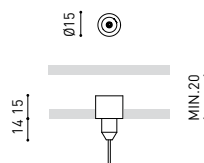

OTHER DATA

Sealing	IP20
Wireless control	Please Consult
Recess measurements	2 x Ø50 mm
Cord length	Max. 5 m
Fast adjustment tensioner	No
Weight	2020 g
Packaged weight	3120 g
Units per package	1
Materials	Brass / Acrylonitrile Butadiene Styrene + Polycarbonate

POLAR DIAGRAM

CONICAL DIAGRAM

PRODUCT	
Model	Unipolar Trimless
Reference	A023-00-04- W N
Colour	W <input type="checkbox"/> RAL 9016 N <input type="checkbox"/> RAL 9005
Category	Accessories

2 Pcs. needed

DIMENSIONAL DRAWING