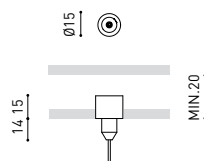

OTHER DATA

Sealing	IP20
Wireless control	Please Consult
Recess measurements	2 x Ø50 mm
Cord length	Max. 5 m
Fast adjustment tensioner	No
Weight	2020 g
Packaged weight	3120 g
Units per package	1
Materials	Brass / Acrylonitrile Butadiene Styrene + Polycarbonate

POLAR DIAGRAM

CONICAL DIAGRAM

PRODUCT	
Model	Unipolar Trimless
Reference	A023-00-04- W N
Colour	W <input type="checkbox"/> RAL 9016 N <input type="checkbox"/> RAL 9005
Category	Accessories

2 Pcs. needed

DIMENSIONAL DRAWING