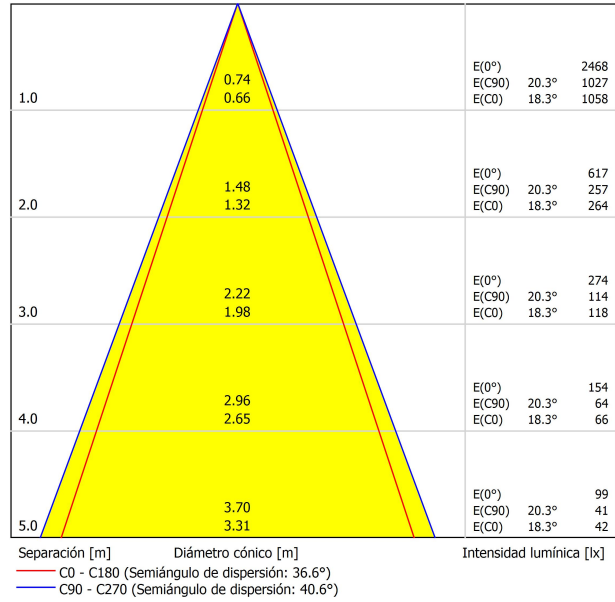

CONICAL DIAGRAM