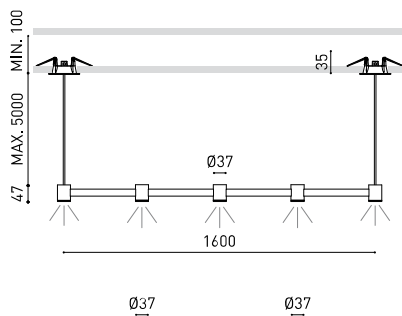

DIMENSIONS

ACCESSORIES

AWARDS

reddot design award
winner 2019

archiproducts
DESIGN AWARDS
WINNER 2019

PREMIO
ADCV 2019
PLATA

SHORTLIST
2019

Bronze Delta
ADI Awards 2020

PRODUCT

Name	ART MODULAR 5 D+D+D+D+D DIM DALI 3000K BC
Reference	A3945121BC
Color	Brushed Copper - Other colours, please consult
Base Finishing	Textured white
RAL	Paint of metallic nanoparticles
Category	SUSPENSION

LIGHT SOURCE

Type	LED
Gross luminous flux	1050 lm
Colour temperature	3000 K - Other K, please consult
Chromatic stability	MacAdam Step 3
Colour Rendering Index	CRI>90
Power	10,5 W
Current	700 mA
Efficacy	100 lm/W
LED lifespan	L90B10 >102.000h

LIGHTING FIXTURE | PHOTOMETRIC DATA

Lighting efficiency	92%
Light beam angle	38°

LIGHTING FIXTURE | ELECTRICAL DATA

Driver	Included
Power values of the system	13,39 W
Frequency	50/60 Hz
Dimming	DALI - Other DIM, please consult
Electrical insulation class	☐

OTHER DATA

Sealing	IP20
Wireless control	Please Consult
Recess measurements	2 x Ø50 mm
Cord length	Max. 5 m
Fast adjustment tensioner	No
Weight	2020 g
Packaged weight	3120 g
Units per package	1
Materials	Brass / Acrylonitrile Butadiene Styrene + Polycarbonate

Art is a minimalist and rational suspended luminary that allows an ambitious range of composition possibilities. Individually, it transmits a sober look, but when combined – in an ordered or anarchic way – it is revealed as a sculptural piece of Art. This luminary can offer ambient lighting in any kind of actual interior design project. Its versatility makes possible both, - a discreet lighting over a table or an artistic composition to smoothly light up vertical opened spaces.