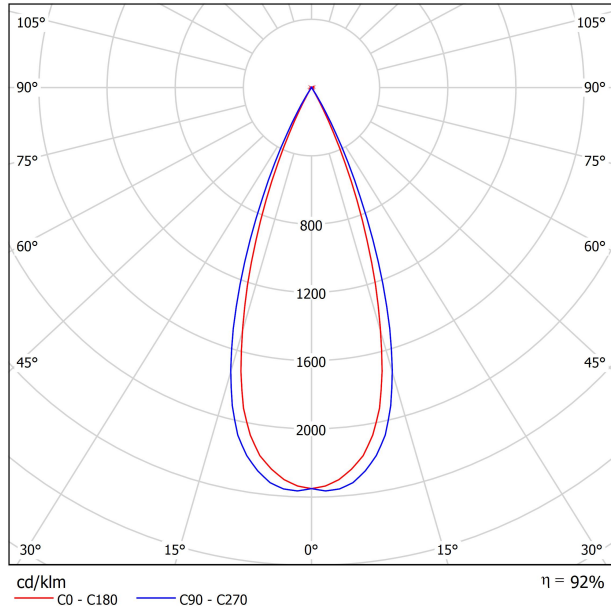

POLAR DIAGRAM