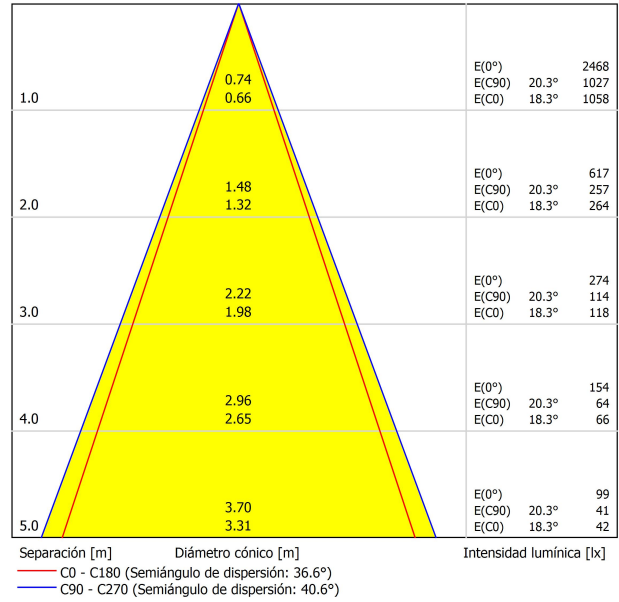

CONICAL DIAGRAM