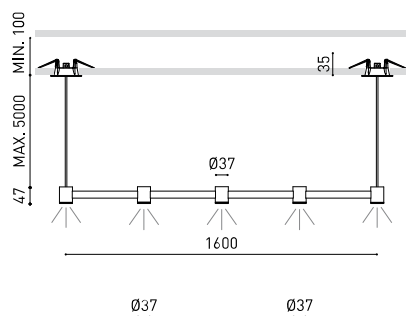

DIMENSIONS

ACCESSORIES

AWARDS

reddot design award
winner 2019

archiproducts
DESIGN AWARDS
WINNER 2019

PREMIO
ADCV 2019
PLATA

SHORTLIST
2019

Bronze Delta
ADI Awards 2020

PRODUCT

Name	ART MODULAR 5 D+D+D+D+D DIM DALI 3000K BG
Reference	A3945121BG
Color	Brushed Gold - Other colours, please consult
Base Finishing	Textured white
RAL	Paint of metallic nanoparticles
Category	SUSPENSION

LIGHT SOURCE

Type	LED
Gross luminous flux	1050 lm
Colour temperature	3000 K - Other K, please consult
Chromatic stability	MacAdam Step 3
Colour Rendering Index	CRI>90
Power	10,5 W
Current	700 mA
Efficacy	100 lm/W
LED lifespan	L90B10 >102.000h

LIGHTING FIXTURE | PHOTOMETRIC DATA

Lighting efficiency	92%
Light beam angle	38°

LIGHTING FIXTURE | ELECTRICAL DATA

Driver	Included
Power values of the system	13,39 W
Frequency	50/60 Hz
Dimming	DALI - Other DIM, please consult
Electrical insulation class	☐

OTHER DATA

Sealing	IP20
Wireless control	Please Consult
Recess measurements	2 x Ø50 mm
Cord length	Max. 5 m
Fast adjustment tensioner	No
Weight	2020 g
Packaged weight	3120 g
Units per package	1
Materials	Brass / Acrylonitrile Butadiene Styrene + Polycarbonate

Art is a minimalist and rational suspended luminary that allows an ambitious range of composition possibilities. Individually, it transmits a sober look, but when combined – in an ordered or anarchic way – it is revealed as a sculptural piece of Art. This luminary can offer ambient lighting in any kind of actual interior design project. Its versatility makes possible both, - a discreet lighting over a table or an artistic composition to smoothly light up vertical opened spaces.