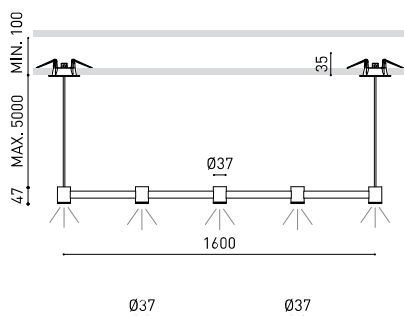

DIMENSIONS

ACCESSORIES

AWARDS

reddot design award
winner 2019

archiproducts
DESIGN AWARDS
WINNER 2019

PREMIO
ADCV 2019
PLATA

SHORTLIST
2019

Bronze Delta
ADI Awards 2020

PRODUCT

Name	ART MODULAR 5 D+D+D+D+D DIM DALI 3000K WT
Reference	A3945121WT
Color	Textured white - Other colours, please consult
Base Finishing	Textured white
RAL	9016
Category	SUSPENSION

LIGHT SOURCE

Type	LED
Gross luminous flux	1050 lm
Colour temperature	3000 K - Other K, please consult
Chromatic stability	MacAdam Step 3
Colour Rendering Index	CRI>90
Power	10,5 W
Current	700 mA
Efficacy	100 lm/W
LED lifespan	L90B10 >102.000h

LIGHTING FIXTURE | PHOTOMETRIC DATA

Lighting efficiency	92%
Light beam angle	38°

LIGHTING FIXTURE | ELECTRICAL DATA

Driver	Included
Power values of the system	13,39 W
Frequency	50/60 Hz
Dimming	DALI - Other DIM, please consult
Electrical insulation class	☐

OTHER DATA

Sealing	IP20
Wireless control	Please Consult
Recess measurements	2 x Ø50 mm
Cord length	Max. 5 m
Fast adjustment tensioner	No
Weight	2020 g
Packaged weight	3120 g
Units per package	1
Materials	Brass / Acrylonitrile Butadiene Styrene + Polycarbonate

Art is a minimalist and rational suspended luminaire that allows an ambitious range of composition possibilities. Individually, it transmits a sober look, but when combined – in an ordered or anarchic way – it is revealed as a sculptural piece of Art. This luminaire can offer ambient lighting in any kind of actual interior design project. Its versatility makes possible both, - a discreet lighting over a table or an artistic composition to smoothly light up vertical opened spaces.