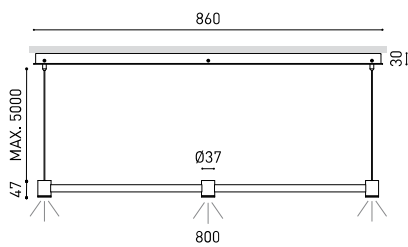

DIMENSIONS

AWARDS

PRODUCT

|                |  |
|----------------|--|
| Name           | ART MODULAR BASE 3 D+D+D 2700K BGWT          |
| Reference      | A4033110BGWT                                 |
| Color          | Brushed Gold - Other colours, please consult |
| Base Finishing | Textured white                               |
| RAL            | Paint of metallic nanoparticles              |
| Category       | SUSPENSION                                   |

OTHER DATA

|                           |   |
|---------------------------|---|
| Sealing                   | IP20  |
| Wireless control          | Please Consult  |
| Cord length               | Max. 5 m  |
| Fast adjustment tensioner | No  |
| Units per package         | 1   |
| Materials                 | Brass / Acrylonitrile Butadiene Styrene + Polycarbonate |