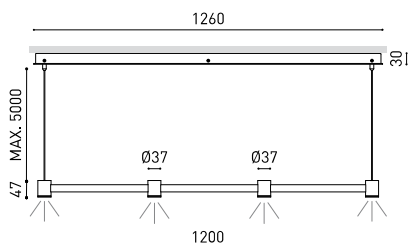

DIMENSIONS

AWARDS

PRODUCT

|                |  |
|----------------|--|
| Name           | ART MODULAR BASE 4 D+D+D+D 2700K BCWT          |
| Reference      | A4034110BCWT                                   |
| Color          | Brushed Copper - Other colours, please consult |
| Base Finishing | Textured white                                 |
| RAL            | Paint of metallic nanoparticles                |
| Category       | SUSPENSION                                     |

OTHER DATA

|                           |   |
|---------------------------|---|
| Sealing                   | IP20  |
| Wireless control          | Please Consult  |
| Cord length               | Max. 5 m  |
| Fast adjustment tensioner | No  |
| Units per package         | 1   |
| Materials                 | Brass / Acrylonitrile Butadiene Styrene + Polycarbonate |