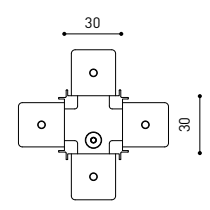

TRACK 48V SURFACE Corner 90° One Plane

T-Joint

X-Joint

Electrical connection not included | Straight joiner included

TRACK 48V SURFACE SHORT Corner 90° One Plane

T-Joint

X-Joint

Electrical connection not included | Straight joiner included