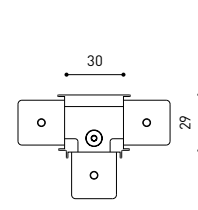

ALTRI DATI

Tenuta stagna	IP20
Wireless control	Consultare
Lunghezza del cavo	Max. 2 m
Tipo de carril	Track 48V
Peso	225 g
Peso compresso l'imballaggio	360 g
Dimensioni dell'imballaggio	384 x 175 x 78 mm
Unità per imballaggio	1
Materiali	Alluminio / Acrilonitrile Butadiene Stirene / Policarbonato

TRACK 48V SURFACE Corner 90° One Plane

T-Joint

X-Joint

Electrical connection not included | Straight joiner included

TRACK 48V SURFACE SHORT Corner 90° One Plane

T-Joint

X-Joint

Electrical connection not included | Straight joiner included

CONSTANT VOLTAGE LED POWER SUPPLY

	P	V	D (A x B x C)
0434-01-61* N W	100W	48V	298 x 19 x 16mm
0434-01-69* N W	250W	48V	268 x 22 x 44mm
0434-01-62	150W	48V	350 x 30 x 18mm
0434-01-80	250W	48V	400 x 40 x 22mm