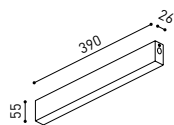

End 48V
A338-00-06- | NT | WT |

End feed 48V
A338-00-07- | NT | WT |

SURFACE & SUSPENSION SHORT 48V

Short End 48V
A338-00-18- | NT | WT |

Short End feed 48V
A338-00-19- | NT | WT |

SURFACE & SURFACE SHORT 48V