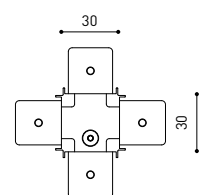

TRACK 48V SURFACE Corner 90° One Plane

T-Joint

X-Joint

Electrical connection not included | Straight joiner included

TRACK 48V SURFACE SHORT Corner 90° One Plane

T-Joint

X-Joint

Electrical connection not included | Straight joiner included