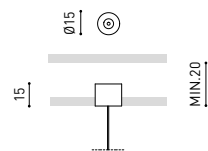

FEED

MAINS TRIMLESS*

A023-00-01- | W | N | NO DIM

MAINS THICK TRIMLESS*

A023-00-02- | W | N | DIM

FASTENING

STEEL CABLE TRIMLESS*

A023-00-05- | W | N |