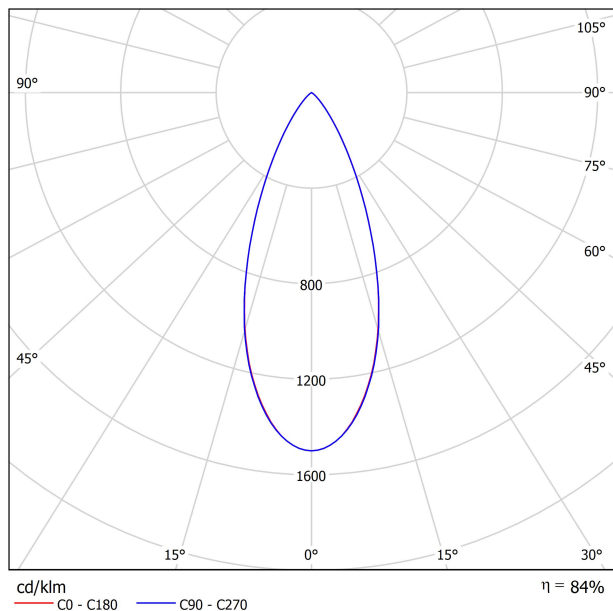

DIAGRAMMA DI ABBAGLIAMENTO POLARE

DIAGRAMMA CONICO

	PRODUCT
Model	Cord Accessory
Reference	02230000N
Colour	N ■ RAL9005
Category	Accessories

DIMENSIONAL DRAWING

TRACK 48V TRIMLESS

TRACK 48V TRIMLESS 1m	A338-01-00- N WT
TRACK 48V TRIMLESS 2m	A338-02-00- N WT
TRACK 48V TRIMLESS 3m	A338-03-00- N WT
TRACK 48V TRIMLESS Corner 90° One Plane	A338-06-00- N WT
TRACK 48V TRIMLESS Corner 90° Two Planes	A338-07-00- N WT