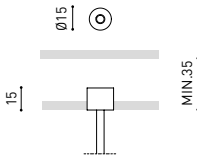

WIRE TRIMLESS ACCESSORIES