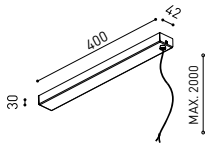

SUSPENSION & SUSPENSION SHORT 48V

Wired Power Supply Case 48V

A338-00-25- | NT | WT | 150 W NO DIM

A338-00-26- | NT | WT | 150 W DIM

220 V ~ 240 V INCL

Suspension Kit 48V [2 units]
A338-00-15- | NT | WT |