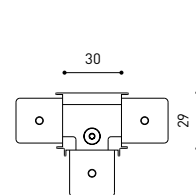

ALTRI DATI

Tenuta stagna	IP20
Wireless control	Consultare
Lunghezza del cavo	Max. 5 m
Tipo de carril	Track 48V
Peso	225 g
Peso compresso l'imballaggio	360 g
Dimensioni dell'imballaggio	384 x 175 x 78 mm
Unità per imballaggio	1
Materiali	Alluminio / Acrilnitrile Butadiene Stirene / Policarbonato

TRACK 48V SURFACE Corner 90° One Plane

T-Joint

X-Joint

Electrical connection not included | Straight joiner included

TRACK 48V SURFACE SHORT Corner 90° One Plane

T-Joint

X-Joint

Electrical connection not included | Straight joiner included

CONSTANT VOLTAGE LED POWER SUPPLY

	P	V	D (A x B x C)
0434-01-61* N W	100W	48V	298 x 19 x 16mm
0434-01-69* N W	250W	48V	268 x 22 x 44mm
0434-01-62	150W	48V	350 x 30 x 18mm
0434-01-80	250W	48V	400 x 40 x 22mm