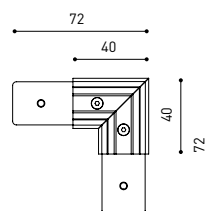

TRACK 48V SURFACE Corner 90° One Plane

T-Joint

X-Joint

Electrical connection not included | Straight joiner included

TRACK 48V SURFACE SHORT Corner 90° One Plane

T-Joint

X-Joint

Electrical connection not included | Straight joiner included