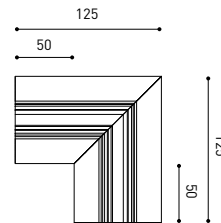

TRACK 48V TRIMLESS Corner 90° One Plane

*Electrical connection not included