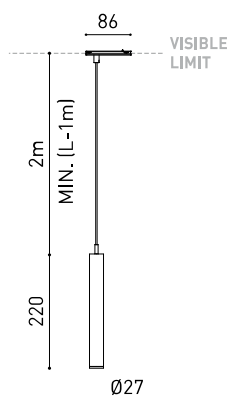

DIMENSIONS

ACCESSORIES

AWARDS

red dot winner 2020
innovative product
& lighting design

Bronze Delta
ADI Awards 2020

HONORABLE MENTION
EUROPEAN
PRODUCT
DESIGN
AWARD

WINNER
2020

archiproducts
DESIGN AWARDS
WINNER 2020

PREMIO
ADCV
2022
ORO

Name	STICK 22 24V 2M SPOT 3000K MG
Reference	A4100111MG
Color	Metallized gold
RAL	Electrolytic bath
Category	TRACK LIGHTS

PRODUCT

Type	LED
Gross luminous flux	470 lm
Colour temperature	3000 K
Chromatic stability	MacAdam Step 2
Colour Rendering Index	CRI>90
Power	4,5 W
Current	400 mA
Efficacy	104 lm/W
LED lifespan	L90B10 >108.000h

LIGHT SOURCE

Lighting efficiency	84%
Light beam angle	18°

LIGHTING FIXTURE | PHOTOMETRIC DATA

Driver	Included
Power values of the system	5,14 W
Dimming	DIM options
Electrical insulation class	III

LIGHTING FIXTURE | ELECTRICAL DATA

Sealing	IP20
Wireless control	Please Consult
Cord length	Max. 2 m
Track type	Minimal Track
Weight	195 g
Packaged weight	330 g
Packaging dimensions	384 x 175 x 78 mm
Units per package	1
Materials	Aluminium / Acrylonitrile Butadiene Styrene / Polycarbonate

OTHER DATA

Stick is a light fitting, designed for accent lighting, which underlines the verticality of the space where it is applied. The light buoyancy of such a light aesthetic piece is one of its greatest attractions.