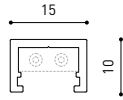

MINIMAL TRACK SUSPENSION

ARKOSLIGHT