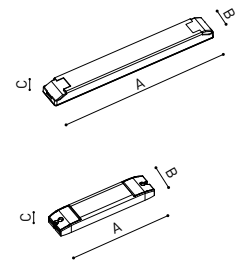

MINIMAL TRACK TRIMLESS

ARKOSLIGHT

MINIMAL TRACK 24V Trimless

Profile 2m A467-02-00- | N |

MINIMAL TRACK 24V Trimless

Rubber Cable n x 1m A467-00-01- | N |

n = Total Length of System.

24V | Max. 4A III

MINIMAL TRACK 24V Trimless

Corner 90° 1 Plane

A467-00-02- | N |

Cable Length = 140mm.

MINIMAL TRACK 24V Trimless

Corner 90° 1 Plane Connector

A467-00-03- | N |

MINIMAL TRACK 24V Trimless

Corner 90° 2 Planes

A467-00-04- | N |

Cable Length = 200mm.

MINIMAL TRACK 24V Trimless

End Caps

A467-00-05- | N |

Two End Caps Included

MINIMAL TRACK 24V Trimless

Straight Joiner

A467-00-06

MINIMAL TRACK 24V Trimless

Connection Box

A467-00-07- | N |

	ON/OFF		P	V	D (A x B x C)
MINIMAL TRACK 24V Remote Power Supply		0434-01-37	60W	24V	180 x 52 x 30mm
		0433-10-22	100W	24V	295 x 43 x 30mm

220 V~
240 V~

			P	V	D (A x B x C)
MINIMAL TRACK 24V Remote Constant Voltage Dimmer		0433-01-32	DALI / Push	24V	181 x 42 x 20mm
		0433-01-35	CASAMBI	24V	72,6 x 30 x 18mm
		0434-01-64	WIFI	24V	105 x 44 x 23mm

24V

DROP VOLTAGE TABLE

POWER (W)	CABLE SECTION (mm²)	CABLE LENGTH (m)			
		<5	<10	<20	<30
60	0,75	30	30	20	10
	1,5	30	30	30	20
100	0,75	20	10	X	X
	1,5	20	20	10	X

Reduce 5 meters per each 'Corner 90° 1 Plane CONNECTOR' used.

COLOUR | N ■ |

DIM OPTIONS PLEASE CONSULT

INSTALLATION GUIDE
<https://youtu.be/KnedJbKp7oo>

Calle N · Pol. Ind. EL OLIVERAL
46394 Ribarroja del Turia · Valencia (Spain)
Tel. +34 961 667 207 · Fax +34 961 667 054
info@arkoslight.com · www.arkoslight.com