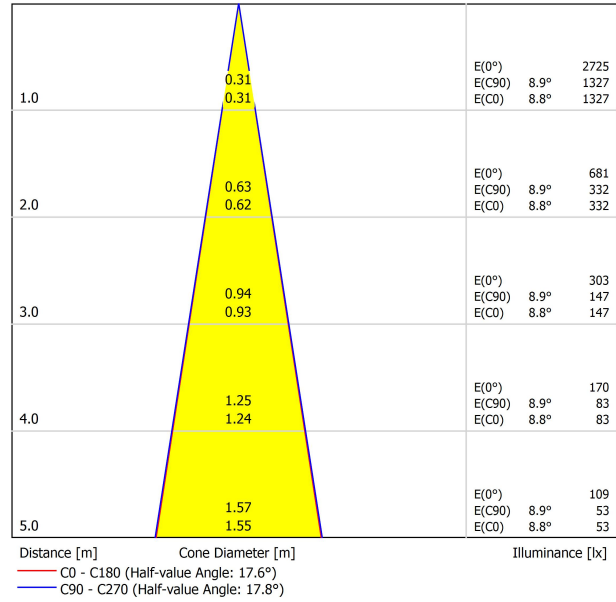

CONICAL DIAGRAM

INSTALLATION GUIDE

<https://youtu.be/KnedjbKp7oo>