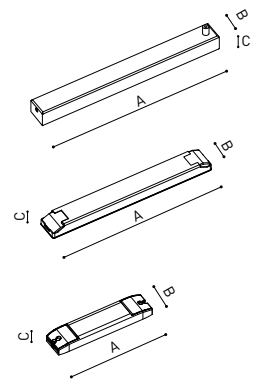

A400-02-04- | N | WT |

Max distance between suspension kits = 100 cm.

MINIMAL TRACK 24V Suspension End Caps

A400-00-05- | N | WT |

Two End Caps Included.

			P	V	D (A x B x C)
MINIMAL TRACK 24V Suspension Power Supply Box	ON/OFF	A400-00-06-   NT   WT	40W	24V	280 x 30 x 36mm
		A400-00-07-   NT   WT	100W	24V	280 x 30 x 36mm
220 V~   Included ON/OFF 24Vdc Power Supply.					
MINIMAL TRACK 24V Remote Power Supply	ON/OFF	0434-01-37	60W	24V	180 x 52 x 30mm
		0433-10-22	100W	24V	295 x 43 x 30mm
220 V~					
MINIMAL TRACK 24V Remote Constant Voltage Dimmer		0433-01-32	DALI / Push	24V	181 x 42 x 20mm
		0433-01-35	CASAMBI	24V	72,6 x 30 x 18mm
		0434-01-64	WIFI	24V	105 x 44 x 23mm