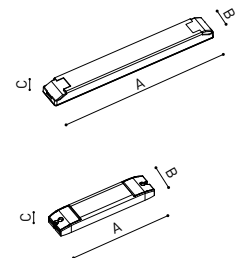

MINIMAL TRACK TRIMLESS

ARKOSLIGHT

MINIMAL TRACK 24V Trimless

Profile 2m A467-02-00- | N |

MINIMAL TRACK 24V Trimless

Rubber Cable n x 1m A467-00-01- | N |

n = Total Length of System.

24V | Max. 4A

MINIMAL TRACK 24V Trimless

Corner 90° 1 Plane

A467-00-02- | N |

Cable Length = 140mm.

MINIMAL TRACK 24V Trimless

Corner 90° 1 Plane Connector

A467-00-03- | N |

MINIMAL TRACK 24V Trimless

Corner 90° 2 Planes

A467-00-04- | N |

Cable Length = 200mm.

MINIMAL TRACK 24V Trimless

End Caps

A467-00-05- | N |

Two End Caps Included

MINIMAL TRACK 24V Trimless

Straight Joiner

A467-00-06

MINIMAL TRACK 24V Trimless

Connection Box

A467-00-07- | N |

		P	V	D (A x B x C)	
MINIMAL TRACK 24V Remote Power Supply	ON/OFF	0434-01-37	60W	24V	180 x 52 x 30mm
		0433-10-22	100W	24V	295 x 43 x 30mm

220 V~
240 V~

MINIMAL TRACK 24V Remote Constant Voltage Dimmer		0433-01-32	DALI / Push	24V	181 x 42 x 20mm
		0433-01-35	CASAMBI	24V	72,6 x 30 x 18mm
		0434-01-64	WIFI	24V	105 x 44 x 23mm

24V

DROP VOLTAGE TABLE

POWER (W)	CABLE SECTION (mm²)	CABLE LENGTH (m)			
		<5	<10	<20	<30
60	0,75	30	30	20	10
	1,5	30	30	30	20
100	0,75	20	10	X	X
	1,5	20	20	10	X

Reduce 5 meters per each 'Corner 90° 1 Plane CONNECTOR' used.

COLOUR | N ■ |

DIM OPTIONS PLEASE CONSULT

INSTALLATION GUIDE
<https://youtu.be/KnedJbKp7oo>

Calle N · Pol. Ind. EL OLIVERAL
46394 Ribarroja del Turia · Valencia (Spain)
Tel. +34 961 667 207 · Fax +34 961 667 054
info@arkoslight.com · www.arkoslight.com