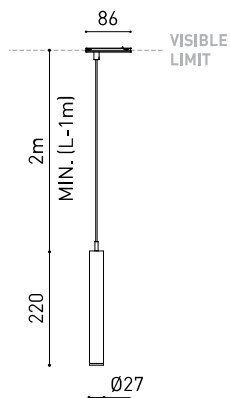

### DIMENSIONS

### OTHER DATA

Sealing	IP20
Wireless control	Please Consult
Cord length	Max. 2 m
Track type	Minimal Track
Weight	195 g
Packaged weight	330 g
Packaging dimensions	384 x 175 x 78 mm
Units per package	1
Materials	Aluminium / Acrylonitrile Butadiene Styrene / Polycarbonate