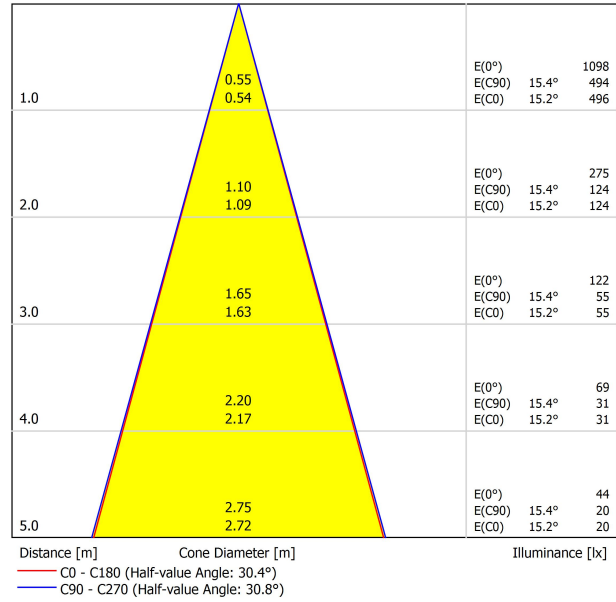

CONICAL DIAGRAM

INSTALLATION GUIDE

<https://youtu.be/KnedjbKp7oo>