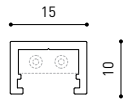

MINIMAL TRACK 24V Profile 2m A384-02-00- | N | WT |