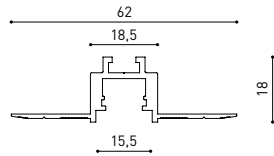

MINIMAL TRACK TRIMLESS

ARKOSLIGHT

MINIMAL TRACK 24V Trimless

Profile 2m A467-02-00- | N |