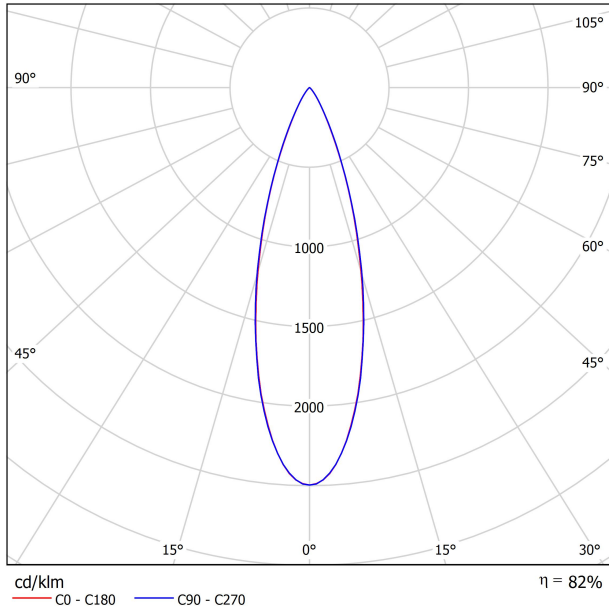

POLAR DIAGRAM