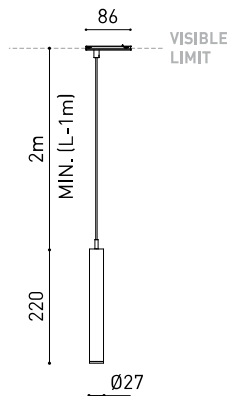

## DIMENSIONS

## OTHER DATA

Sealing	IP20
Wireless control	Please Consult
Cord length	Max. 2 m
Track type	Minimal Track
Weight	195 g
Packaged weight	330 g
Packaging dimensions	384 x 175 x 78 mm
Units per package	1
Materials	Aluminium / Acrylonitrile Butadiene Styrene / Polycarbonate

A384-00-02- | N | WT |

Cable Length = 35mm.

**MINIMAL TRACK 24V Corner 90° 1 Plane Rounded**

A384-00-03- | N | WT |

Cable Length = 35mm.

**MINIMAL TRACK 24V Corner 90° 2 Planes**

A384-00-04- | N | WT |

Cable Length = 100mm.