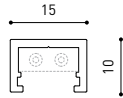

MINIMAL TRACK SUSPENSION

ARKOSLIGHT

MINIMAL TRACK 24V Suspension

Profile 2m

A384-02-00- | N | WT |

Profile 2m Initial feed kit

A400-02-10- | N | WT |

Profile 2m Middle feed kit*

A400-02-20- | N | WT |

* Unidirectional Middle Feed.