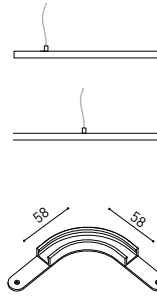

MINIMAL TRACK 24V Suspension Corner 90°

A400-00-03- | N | WT |

Cable Length = 85mm.

MINIMAL TRACK 24V Suspension

Rubber Cable n x 1m

A400-00-01- | N |

n = Total Length of System.

24V | Max. 4A

MINIMAL TRACK 24V Suspension Straight Joiner

A400-00-02- | N | WT |

MINIMAL TRACK 24V Suspension Kit

A400-02-04- | N | WT |

Max distance between suspension kits = 100 cm.