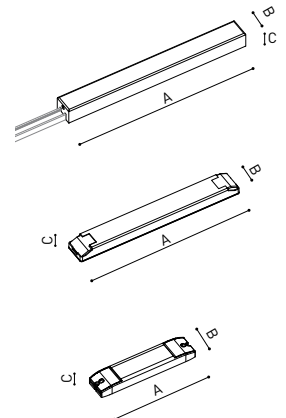

n = Total Length of System.

24V | Max. 4A

MINIMAL TRACK 24V Corner 90° 1 Plane

A384-00-02- | N | WT |

Cable Length = 35mm.

MINIMAL TRACK 24V Corner 90° 1 Plane Rounded

A384-00-03- | N | WT |

Cable Length = 35mm.

MINIMAL TRACK 24V Corner 90° 2 Planes

A384-00-04- | N | WT |

Cable Length = 100mm.

MINIMAL TRACK 24V End Cap

A384-00-05- | N | WT |

MINIMAL TRACK 24V Connection Box

A384-00-06- | N | WT |

			P	V	D [A x B x C]
MINIMAL TRACK 24V Power Supply Box	ON/OFF	A384-00-07- | NT | WT |	40W	24V	280 x 30 x 24mm
		A384-00-08- | NT | WT |	100W	24V	280 x 30 x 24mm

220
240 V~ | Included ON/OFF 24Vdc Power Supply.

MINIMAL TRACK 24V Remote Power Supply	ON/OFF	0434-01-37	60W	24V	180 x 52 x 30mm
		0433-10-22	100W	24V	295 x 43 x 30mm

220
240 V~

MINIMAL TRACK 24V Remote Constant Voltage Dimmer		0433-01-32	DALI / Push	24V	181 x 42 x 20mm
		0433-01-35	CASAMBI	24V	72,6 x 30 x 18mm
		0434-01-64	WIFI	24V	105 x 44 x 23mm

24V

DROP VOLTAGE TABLE

POWER [W]	CABLE SECTION [mm²]	CABLE LENGTH [m]			
		<5	<10	<20	<30
40	0,75	30	30	30	30
	1,5	30	30	30	30
60	0,75	30	30	20	10
	1,5	30	30	30	20
100	0,75	20	10	X	X
	1,5	20	20	10	X

COLOUR | N ■ | NT ■ | WT □ |

DIM OPTIONS PLEASE CONSULT

INSTALLATION GUIDE
<https://youtu.be/KnedJbKp7oo>