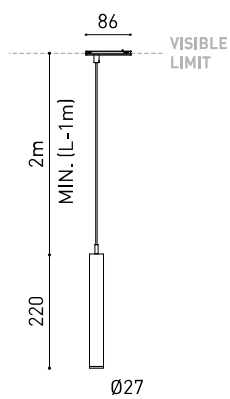

### DIMENSIONS

### OTHER DATA

Sealing	IP20
Wireless control	Please Consult
Cord length	Max. 2 m
Track type	Minimal Track
Weight	195 g
Packaged weight	330 g
Packaging dimensions	384 x 175 x 78 mm
Units per package	1
Materials	Aluminium / Acrylonitrile Butadiene Styrene / Polycarbonate

A384-00-02- | N | WT |

Cable Length = 35mm.

**MINIMAL TRACK 24V Corner 90° 1 Plane Rounded**

A384-00-03- | N | WT |

Cable Length = 35mm.

**MINIMAL TRACK 24V Corner 90° 2 Planes**

A384-00-04- | N | WT |

Cable Length = 100mm.