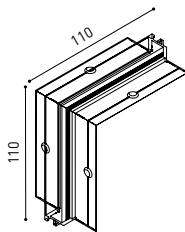

MINIMAL TRACK 24V Trimless

Corner 90° 2 Planes

A467-00-04- | N |

Cable Length = 200mm.

MINIMAL TRACK 24V Trimless

End Caps

A467-00-05- | N |

Two End Caps Included

MINIMAL TRACK 24V Trimless

Straight Joiner

A467-00-06

MINIMAL TRACK 24V Trimless

Connection Box

A467-00-07- | N |

		P	V	D (A x B x C)	
MINIMAL TRACK 24V Remote Power Supply	ON/OFF	0434-01-37	60W	24V	180 x 52 x 30mm
		0433-10-22	100W	24V	295 x 43 x 30mm

220 V~
240 V~

MINIMAL TRACK 24V Remote Constant Voltage Dimmer		0433-01-32	DALI / Push	24V	181 x 42 x 20mm
		0433-01-35	CASAMBI	24V	72,6 x 30 x 18mm
		0434-01-64	WIFI	24V	105 x 44 x 23mm

24V