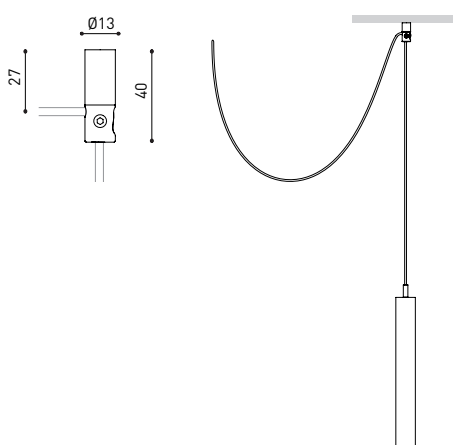

DIMENSIONAL DRAWING