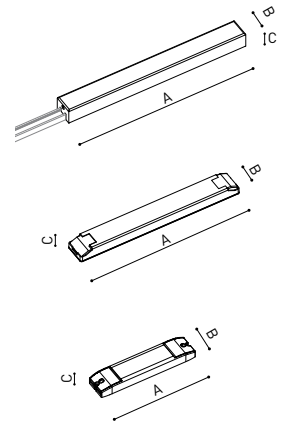

n = Total Length of System.

24V | Max. 4A

MINIMAL TRACK 24V Corner 90° 1 Plane

A384-00-02- | N | WT |

Cable Length = 35mm.

MINIMAL TRACK 24V Corner 90° 1 Plane Rounded

A384-00-03- | N | WT |

Cable Length = 35mm.

MINIMAL TRACK 24V Corner 90° 2 Planes

A384-00-04- | N | WT |

Cable Length = 100mm.

MINIMAL TRACK 24V End Cap

A384-00-05- | N | WT |

MINIMAL TRACK 24V Connection Box

A384-00-06- | N | WT |

			P	V	D [A x B x C]
MINIMAL TRACK 24V Power Supply Box	ON/OFF	A384-00-07- | NT | WT |	40W	24V	280 x 30 x 24mm
		A384-00-08- | NT | WT |	100W	24V	280 x 30 x 24mm

220
240 V~ | Included ON/OFF 24Vdc Power Supply.

MINIMAL TRACK 24V Remote Power Supply	ON/OFF	0434-01-37	60W	24V	180 x 52 x 30mm
		0433-10-22	100W	24V	295 x 43 x 30mm

220
240 V~

MINIMAL TRACK 24V Remote Constant Voltage Dimmer		0433-01-32	DALI / Push	24V	181 x 42 x 20mm
		0433-01-35	CASAMBI	24V	72,6 x 30 x 18mm
		0434-01-64	WIFI	24V	105 x 44 x 23mm

24V

DROP VOLTAGE TABLE

POWER [W]	CABLE SECTION [mm²]	CABLE LENGTH [m]			
		<5	<10	<20	<30
40	0,75	30	30	30	30
	1,5	30	30	30	30
60	0,75	30	30	20	10
	1,5	30	30	30	20
100	0,75	20	10	X	X
	1,5	20	20	10	X

COLOUR | N ■ | NT ■ | WT □ |

DIM OPTIONS PLEASE CONSULT

INSTALLATION GUIDE
<https://youtu.be/KnedJbKp7oo>