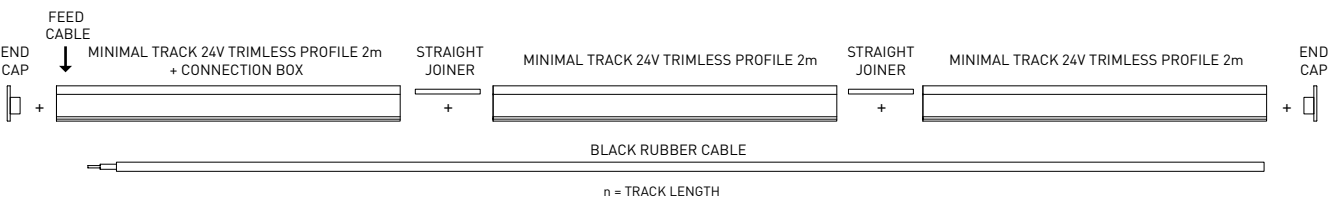

DROP VOLTAGE TABLE

POWER (W)	CABLE SECTION (mm²)	CABLE LENGTH (m)			
		<5	<10	<20	<30
60	0,75	30	30	20	10
	1,5	30	30	30	20
100	0,75	20	10	X	X
	1,5	20	20	10	X

Reduce 5 meters per each 'Corner 90° 1 Plane CONNECTOR' used.