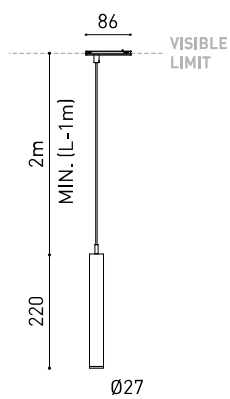

## DIMENSIONS

## LIGHTING FIXTURE | ELECTRICAL DATA

Sealing	IP20
Wireless control	Please Consult
Cord length	Max. 2 m
Track type	Minimal Track
Weight	195 g
Packaged weight	330 g
Packaging dimensions	384 x 175 x 78 mm
Units per package	1
Materials	Aluminium / Acrylonitrile Butadiene Styrene / Polycarbonate

A384-00-02- | N | WT |

Cable Length = 35mm.

**MINIMAL TRACK 24V Corner 90° 1 Plane Rounded**

A384-00-03- | N | WT |

Cable Length = 35mm.

**MINIMAL TRACK 24V Corner 90° 2 Planes**

A384-00-04- | N | WT |

Cable Length = 100mm.