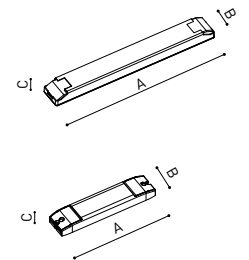

MINIMAL TRACK TRIMLESS

ARKOSLIGHT

MINIMAL TRACK 24V Trimless

Profile 2m A467-02-00- | N |

MINIMAL TRACK 24V Trimless

Rubber Cable n x 1m A467-00-01- | N |

n = Total Length of System.

24V | Max. 4A

MINIMAL TRACK 24V Trimless

Corner 90° 1 Plane

A467-00-02- | N |

Cable Length = 140mm.

MINIMAL TRACK 24V Trimless

Corner 90° 1 Plane Connector

A467-00-03- | N |

MINIMAL TRACK 24V Trimless

Corner 90° 2 Planes

A467-00-04- | N |

Cable Length = 200mm.

MINIMAL TRACK 24V Trimless

End Caps

A467-00-05- | N |

Two End Caps Included

MINIMAL TRACK 24V Trimless

Straight Joiner

A467-00-06

MINIMAL TRACK 24V Trimless

Connection Box

A467-00-07- | N |

		P	V	D (A x B x C)	
MINIMAL TRACK 24V Remote Power Supply	ON/OFF	0434-01-37	60W	24V	180 x 52 x 30mm
		0433-10-22	100W	24V	295 x 43 x 30mm

220 V~
240 V~

MINIMAL TRACK 24V Remote Constant Voltage Dimmer		0433-01-32	DALI / Push	24V	181 x 42 x 20mm
		0433-01-35	CASAMBI	24V	72,6 x 30 x 18mm
		0434-01-64	WIFI	24V	105 x 44 x 23mm

24V

DROP VOLTAGE TABLE

POWER (W)	CABLE SECTION (mm²)	CABLE LENGTH (m)			
		<5	<10	<20	<30
60	0,75	30	30	20	10
	1,5	30	30	30	20
100	0,75	20	10	X	X
	1,5	20	20	10	X

Reduce 5 meters per each 'Corner 90° 1 Plane CONNECTOR' used.

COLOUR | N ■ |

DIM OPTIONS PLEASE CONSULT

INSTALLATION GUIDE
<https://youtu.be/KnedJbKp7oo>

Calle N · Pol. Ind. EL OLIVERAL
46394 Ribarroja del Turia · Valencia (Spain)
Tel. +34 961 667 207 · Fax +34 961 667 054
info@arkoslight.com · www.arkoslight.com