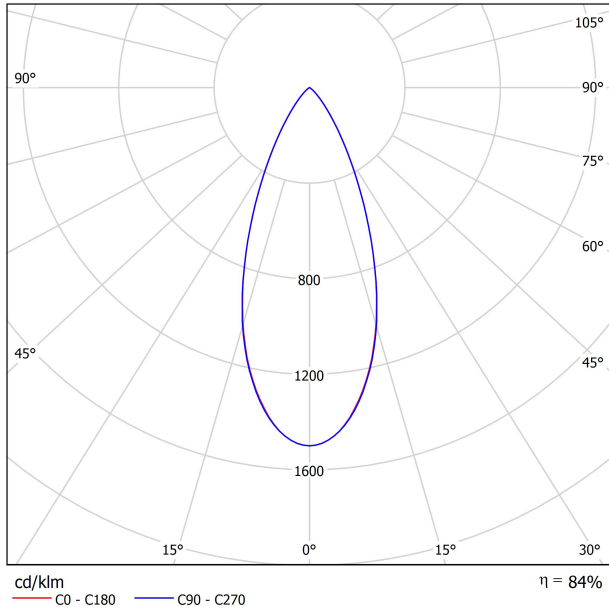

POLAR DIAGRAM