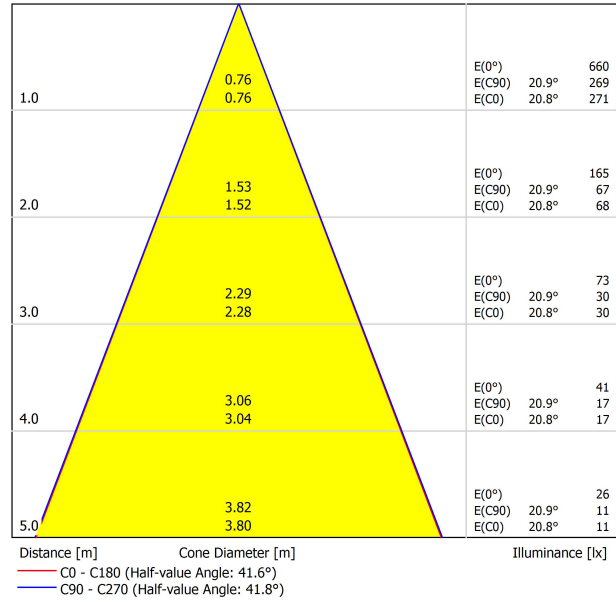

CONICAL DIAGRAM

INSTALLATION GUIDE

<https://youtu.be/KnedjbKp7oo>