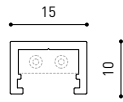

MINIMAL TRACK 24V Profile 2m A384-02-00- | N | WT |