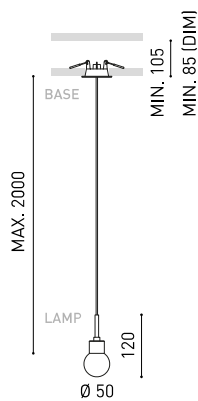

### DIMENSIONS

### OTHER DATA

Sealing	IP20
Wireless control	Please Consult
Recess measurements	Ø50 mm
Cord length	Max. 2 m
Fast adjustment tensiorer	No
Weight	435 g
Packaged weight	555 g
Packaging dimensions	210 x 178 x 87 mm
Units per package	1
Materials	Aluminium / Optical Glass