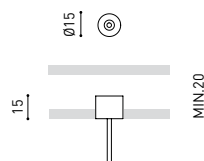

DIMENSIONAL DRAWING

Wire Trimless Accessory is a collection of accessories for fitting tensioners and cables to Arkoslight luminaires suspended directly from the ceiling with any visible ceiling rose or fixings. This achieves a minimalist application with a visually tidy finish.

With Wire Trimless Accessory the items adjacent to the ceiling of the standard product (ceiling roses, fixings, driver boxes, etc.) are concealed by a simple recessed application.

Wire Trimless Accessory reduces the visual impact of the installation leading to extremely minimalist aesthetics. The wires come out of the ceiling material as a part of the structure. This detail creates a much purer, more essential layout, particular when several luminaires are fitted in an arrangement.