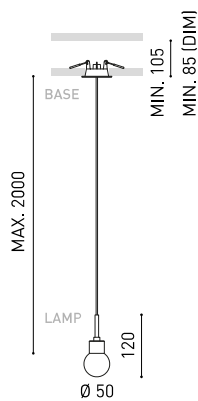

## DIMENSIONS

## OTHER DATA

Sealing	IP20
Wireless control	Please Consult
Recess measurements	Ø50 mm
Cord length	Max. 2 m
Fast adjustment tensiorer	No
Weight	435 g
Packaged weight	555 g
Packaging dimensions	210 x 178 x 87 mm
Units per package	1
Materials	Aluminium / Optical Glass