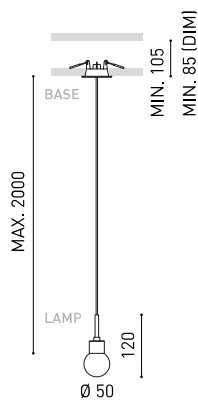

### DIMENSIONS

### OTHER DATA

Sealing	IP20
Wireless control	Please Consult
Recess measurements	Ø50 mm
Cord length	Max. 2 m
Fast adjustment tensioner	No
Weight	435 g
Packaged weight	555 g
Packaging dimensions	210 x 178 x 87 mm
Units per package	1
Materials	Aluminium / Optical Glass