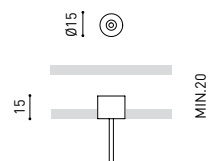

### OTHER DATA

Sealing	IP20
Wireless control	Please Consult
Recess measurements	Ø50 mm
Cord length	Max. 2 m
Fast adjustment tensioner	No
Weight	435 g
Packaged weight	555 g
Packaging dimensions	210 x 178 x 87 mm
Units per package	1
Materials	Aluminium / Optical Glass

## DIMENSIONAL DRAWING

PRODUCT	
Model	Coaxial Trimless
Reference	A023-00-03-   W   N
Colour	W <input type="checkbox"/> RAL 9016   N <input type="checkbox"/> RAL 9005
Category	Accessories

DIMENSIONAL DRAWING