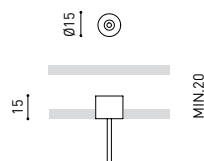

### OTHER DATA

Sealing	IP20
Wireless control	Please Consult
Recess measurements	Ø50 mm
Cord length	Max. 5 m
Fast adjustment tensioner	No
Weight	435 g
Packaged weight	555 g
Packaging dimensions	210 x 178 x 87 mm
Units per package	1
Materials	Aluminium / Optical Glass

## DIMENSIONAL DRAWING

PRODUCT	
Model	Coaxial Trimless
Reference	A023-00-03-   W   N
Colour	W <input type="checkbox"/> RAL 9016   N <input type="checkbox"/> RAL 9005
Category	Accessories

DIMENSIONAL DRAWING