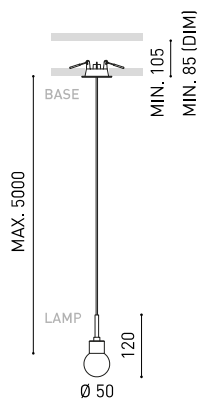

### DIMENSIONS

### OTHER DATA

Sealing	IP20
Wireless control	Please Consult
Recess measurements	Ø50 mm
Cord length	Max. 5 m
Fast adjustment tensioner	No
Weight	435 g
Packaged weight	555 g
Packaging dimensions	210 x 178 x 87 mm
Units per package	1
Materials	Aluminium / Optical Glass