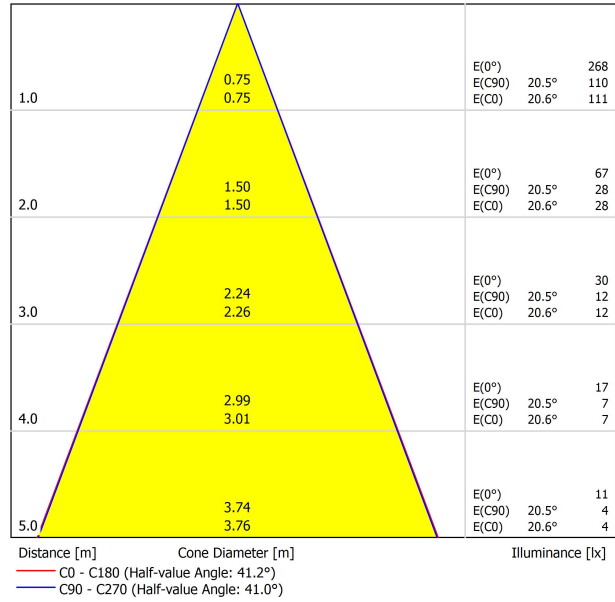

CONICAL DIAGRAM