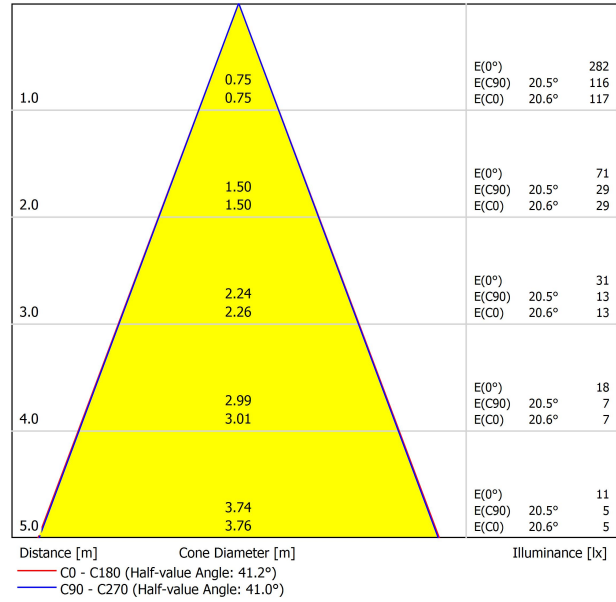

CONICAL DIAGRAM