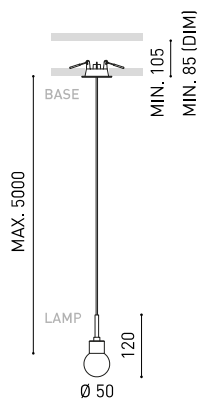

### DIMENSIONS

### OTHER DATA

Sealing	IP20
Wireless control	Please Consult
Recess measurements	Ø50 mm
Cord length	Max. 5 m
Fast adjustment tensiorer	No
Weight	435 g
Packaged weight	555 g
Packaging dimensions	210 x 178 x 87 mm
Units per package	1
Materials	Aluminium / Optical Glass