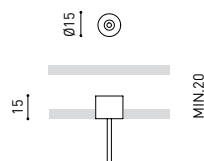

### OTHER DATA

Sealing	IP20
Wireless control	Please Consult
Recess measurements	Ø50 mm
Cord length	Max. 5 m
Fast adjustment tensiorer	No
Weight	435 g
Packaged weight	555 g
Packaging dimensions	210 x 178 x 87 mm
Units per package	1
Materials	Aluminium / Optical Glass

## DIMENSIONAL DRAWING

PRODUCT	
Model	Coaxial Trimless
Reference	A023-00-03-   W   N
Colour	W <input type="checkbox"/> RAL 9016   N <input type="checkbox"/> RAL 9005
Category	Accessories

DIMENSIONAL DRAWING