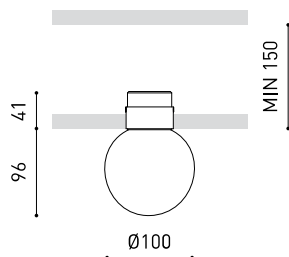

DIMENSIONS

ACCESSORIES

AWARDS

reddot winner 2021
lighting design

SHORTLIST
2021

Bronze Delta
ADI Awards 2022

PRODUCT DESIGN AWARDS
2022

PRODUCT

Name	ALASKA BIG TRIMLESS 2700K N
Reference	A4260010N
Color	Black
RAL	Anodised, bath colour, looks alike RAL 9005
Category	CEILING RECESSED

LIGHT SOURCE

Type	LED
Gross luminous flux	1130 lm
Colour temperature	2700 K - Other K, please consult
Chromatic stability	MacAdam Step 2
Colour Rendering Index	CRI > 90
Power	9,3 W
Current	550 mA
Efficacy	122 lm/W
LED lifespan	L90B10 > 60.000h

LIGHTING FIXTURE | PHOTOMETRIC DATA

Lighting efficiency	37%
Light beam angle	44°

LIGHTING FIXTURE | ELECTRICAL DATA

Driver	Included
Power values of the system	11,43 W
Frequency	50/60 Hz
Dimming	No Dim - Other DIM, please consult
Electrical insulation class	⚡

OTHER DATA

Sealing	IP44
Wireless control	Please Consult
Weight	1565 g
Packaged weight	1933 g
Packaging dimensions	413 x 172 x 127 mm
Units per package	1
Materials	Aluminium / Optical Glass

Alaska is the contemporary reinterpretation of the technology and design of the classical incandescent filament light bulb. Alaska is composed of a solid optical glass sphere that symbolically represents the glass bulb of a traditional light bulb. Its compact body is one single piece that is manually lathed and polished like a piece of jewellery. Each one of the luminaires is traditionally produced, thus acquiring the value of an unrepeatable decorative work.