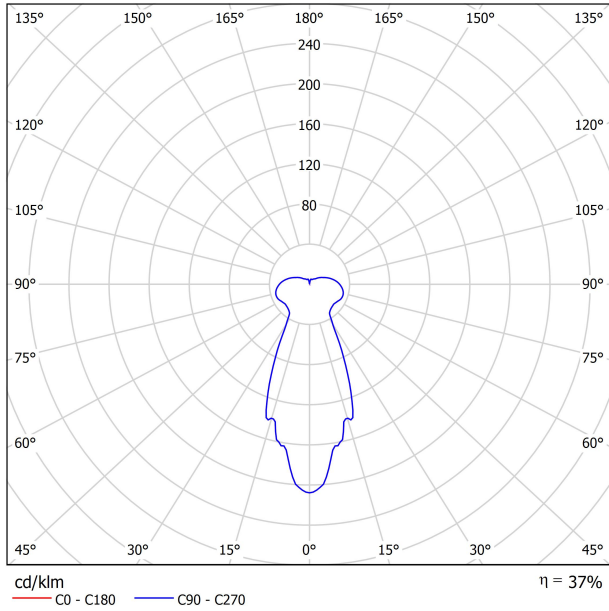

POLAR DIAGRAM