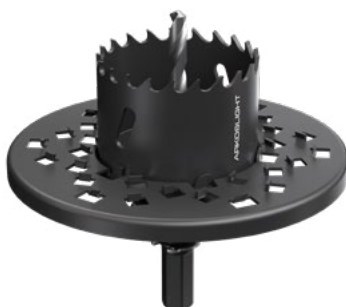

PRODUCT DESIGN AWARDS
2022

PRODUCT

Name	ALASKA BIG TRIMLESS 2700K N
Reference	A4260010N
Color	Black
RAL	Anodised, bath colour, looks alike RAL 9005
Category	CEILING RECESSED

LIGHT SOURCE

Type	LED
Gross luminous flux	1130 lm
Colour temperature	2700 K - Other K, please consult
Chromatic stability	MacAdam Step 2
Colour Rendering Index	CRI > 90
Power	9,3 W
Current	550 mA
Efficacy	122 lm/W
LED lifespan	L90B10 > 60.000h

OTHER DATA

Sealing	IP44
Wireless control	Please Consult
Weight	1565 g
Packaged weight	1933 g
Packaging dimensions	413 x 172 x 127 mm
Units per package	1
Materials	Aluminium / Optical Glass

Alaska is the contemporary reinterpretation of the technology and design of the classical incandescent filament light bulb. Alaska is composed of a solid optical glass sphere that symbolically represents the glass bulb of a traditional light bulb. Its compact body is one single piece that is manually lathed and polished like a piece of jewellery. Each one of the luminaires is traditionally produced, thus acquiring the value of an unrepeatable decorative work.

POLAR DIAGRAM

CONICAL DIAGRAM

MANDATORY FOR INSTALLATION

	PRODUCT
Model	Alaska Big Trimless accessory
Reference	A4261000
Category	Accessories

INSTALLATION GUIDE

https://youtu.be/sa_xAgj4ji4

PRODUCT

Model	Trimless Tool D59 X D100 MM
Reference	A478-00-03
Category	Accessories