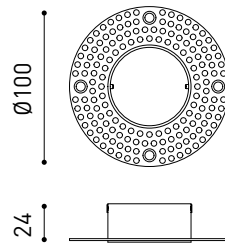

LIGHTING FIXTURE | PHOTOMETRIC DATA

Lighting efficiency	37%
Light beam angle	44°

LIGHTING FIXTURE | ELECTRICAL DATA

Driver	Included
Power values of the system	11,43 W
Frequency	50/60 Hz
Dimming	No Dim - Other DIM, please consult
Electrical insulation class	⚡

OTHER DATA

Sealing	IP44
Wireless control	Please Consult
Weight	1565 g
Packaged weight	1933 g
Packaging dimensions	413 x 172 x 127 mm
Units per package	1
Materials	Aluminium / Optical Glass

Alaska is the contemporary reinterpretation of the technology and design of the classical incandescent filament light bulb. Alaska is composed of a solid optical glass sphere that symbolically represents the glass bulb of a traditional light bulb. Its compact body is one single piece that is manually lathed and polished like a piece of jewellery. Each one of the luminaires is traditionally produced, thus acquiring the value of an unrepeatable decorative work.

POLAR DIAGRAM

CONICAL DIAGRAM

MANDATORY FOR INSTALLATION

	PRODUCT
Model	Alaska Big Trimless accessory
Reference	A4261000
Category	Accessories

INSTALLATION GUIDE

https://youtu.be/sa_xAgj4ji4

PRODUCT

Model	Trimless Tool D59 X D100 MM
Reference	A478-00-03
Category	Accessories