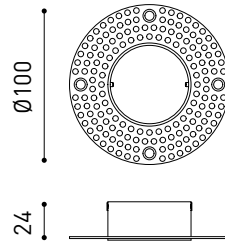

### DIMENSIONS

### LIGHTING FIXTURE | PHOTOMETRIC DATA

Lighting efficiency	37%
Light beam angle	44°

### OTHER DATA

Sealing	IP44
Wireless control	Please Consult
Weight	1565 g
Packaged weight	1933 g
Packaging dimensions	413 x 172 x 127 mm
Units per package	1
Materials	Aluminium / Optical Glass

Alaska is the contemporary reinterpretation of the technology and design of the classical incandescent filament light bulb. Alaska is composed of a solid optical glass sphere that symbolically represents the glass bulb of a traditional light bulb. Its compact body is one single piece that is manually lathed and polished like a piece of jewellery. Each one of the luminaires is traditionally produced, thus acquiring the value of an unrepeatable decorative work.

POLAR DIAGRAM

CONICAL DIAGRAM

MANDATORY FOR INSTALLATION

	PRODUCT
Model	Alaska Big Trimless accessory
Reference	A4261000
Category	Accessories

INSTALLATION GUIDE

[https://youtu.be/sa\\_xAgj4ji4](https://youtu.be/sa_xAgj4ji4)