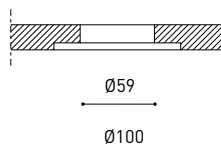

PRODUCT

Model	Trimless Tool D59 X D100 MM
Reference	A478-00-03
Category	Accessories