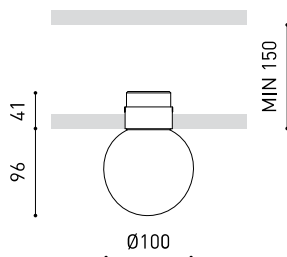

DIMENSIONS

ACCESSORIES

AWARDS

reddot winner 2021
lighting design

SHORTLIST
2021

Bronze Delta
ADI Awards 2022

NEW YORK
PRODUCT
DESIGN
AWARDS
2022

PRODUCT

Name	ALASKA BIG TRIMLESS DIM DALI 3000K N
Reference	A4260021N
Color	Black
RAL	Anodised, bath colour, looks alike RAL 9005
Category	CEILING RECESSED

LIGHT SOURCE

Type	LED
Gross luminous flux	1200 lm
Colour temperature	3000 K - Other K, please consult
Chromatic stability	MacAdam Step 2
Colour Rendering Index	CRI > 90
Power	9,3 W
Current	550 mA
Efficacy	129 lm/W
LED lifespan	L90B10 > 60.000h

LIGHTING FIXTURE | PHOTOMETRIC DATA

Lighting efficiency	37%
Light beam angle	44°

LIGHTING FIXTURE | ELECTRICAL DATA

Driver	Included
Power values of the system	11,82 W
Frequency	50/60 Hz
Dimming	DALI - Other DIM, please consult
Electrical insulation class	⚡

OTHER DATA

Sealing	IP44
Wireless control	Please Consult
Weight	1565 g
Packaged weight	1933 g
Packaging dimensions	413 x 172 x 127 mm
Units per package	1
Materials	Aluminium / Optical Glass

Alaska is the contemporary reinterpretation of the technology and design of the classical incandescent filament light bulb. Alaska is composed of a solid optical glass sphere that symbolically represents the glass bulb of a traditional light bulb. Its compact body is one single piece that is manually lathed and polished like a piece of jewellery. Each one of the luminaires is traditionally produced, thus acquiring the value of an unrepeatable decorative work.