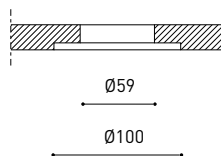

OTHER DATA

Sealing	IP44
Wireless control	Please Consult
Weight	1565 g
Packaged weight	1933 g
Packaging dimensions	413 x 172 x 127 mm
Units per package	1
Materials	Aluminium / Optical Glass

Alaska is the contemporary reinterpretation of the technology and design of the classical incandescent filament light bulb. Alaska is composed of a solid optical glass sphere that symbolically represents the glass bulb of a traditional light bulb. Its compact body is one single piece that is manually lathed and polished like a piece of jewellery. Each one of the luminaires is traditionally produced, thus acquiring the value of an unrepeatable decorative work.

POLAR DIAGRAM

CONICAL DIAGRAM

MANDATORY FOR INSTALLATION

	PRODUCT
Model	Alaska Big Trimless accessory
Reference	A4261000
Category	Accessories

INSTALLATION GUIDE

https://youtu.be/sa_xAgj4ji4

PRODUCT

Model	Trimless Tool D59 X D100 MM
Reference	A478-00-03
Category	Accessories