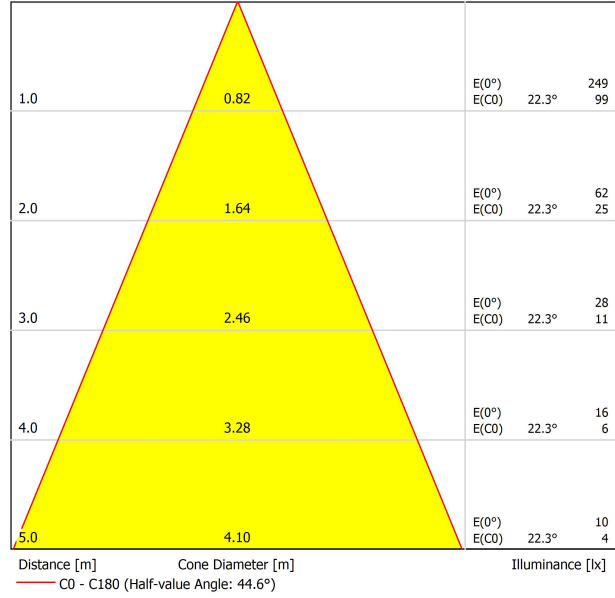

CONICAL DIAGRAM