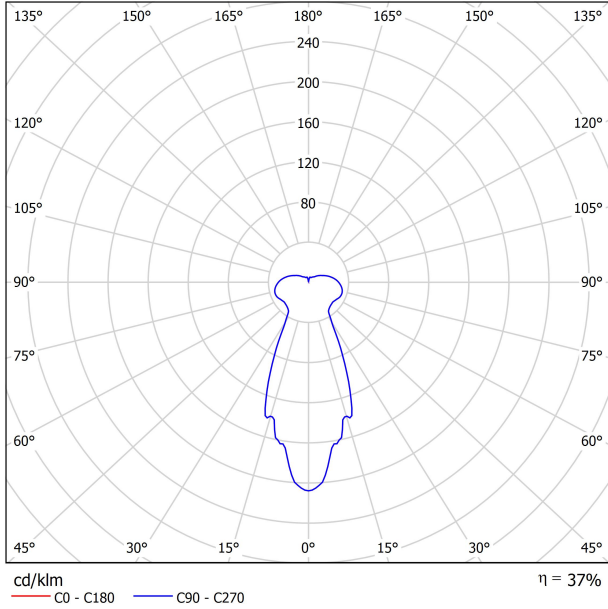

POLAR DIAGRAM