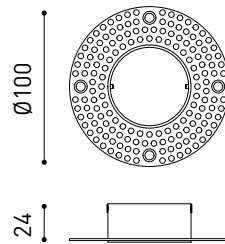

OTHER DATA

Sealing	IP44
Wireless control	Please Consult
Weight	1565 g
Packaged weight	1933 g
Packaging dimensions	413 x 172 x 127 mm
Units per package	1
Materials	Aluminium / Optical Glass

Alaska is the contemporary reinterpretation of the technology and design of the classical incandescent filament light bulb. Alaska is composed of a solid optical glass sphere that symbolically represents the glass bulb of a traditional light bulb. Its compact body is one single piece that is manually lathed and polished like a piece of jewellery. Each one of the luminaires is traditionally produced, thus acquiring the value of an unrepeatable decorative work.

POLAR DIAGRAM

CONICAL DIAGRAM

MANDATORY FOR INSTALLATION

	PRODUCT
Model	Alaska Big Trimless accessory
Reference	A4261000
Category	Accessories

INSTALLATION GUIDE

https://youtu.be/sa_xAgj4ji4

PRODUCT

Model	Trimless Tool D59 X D100 MM
Reference	A478-00-03
Category	Accessories