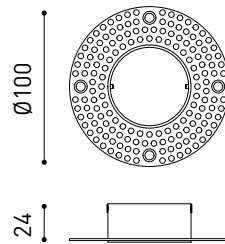

PRODUCT
DESIGN
AWARDS
2022

PRODUCT

Name	ALASKA BIG TRIMLESS DIM PUSH 2700K N
Reference	A4260030N
Color	Black
RAL	Anodised, bath colour, looks alike RAL 9005
Category	CEILING RECESSED

LIGHT SOURCE

Type	LED
Gross luminous flux	1130 lm
Colour temperature	2700 K - Other K, please consult
Chromatic stability	MacAdam Step 2
Colour Rendering Index	CRI > 90
Power	9,3 W
Current	550 mA
Efficacy	122 lm/W
LED lifespan	L90B10 > 60.000h

LIGHTING FIXTURE | PHOTOMETRIC DATA

Lighting efficiency	37%
Light beam angle	44°

LIGHTING FIXTURE | ELECTRICAL DATA

Driver	Included
Power values of the system	11,82 W
Frequency	50/60 Hz
Dimming	Push - Other DIM, please consult
Electrical insulation class	⊕

OTHER DATA

Sealing	IP44
Wireless control	Please Consult
Weight	1565 g
Packaged weight	1933 g
Packaging dimensions	413 x 172 x 127 mm
Units per package	1
Materials	Aluminium / Optical Glass

Alaska is the contemporary reinterpretation of the technology and design of the classical incandescent filament light bulb. Alaska is composed of a solid optical glass sphere that symbolically represents the glass bulb of a traditional light bulb. Its compact body is one single piece that is manually lathed and polished like a piece of jewellery. Each one of the luminaires is traditionally produced, thus acquiring the value of an unrepeatable decorative work.

POLAR DIAGRAM

CONICAL DIAGRAM

MANDATORY FOR INSTALLATION

	PRODUCT
Model	Alaska Big Trimless accessory
Reference	A4261000
Category	Accessories

INSTALLATION GUIDE

https://youtu.be/sa_xAgj4ji4

PRODUCT

Model	Trimless Tool D59 X D100 MM
Reference	A478-00-03
Category	Accessories