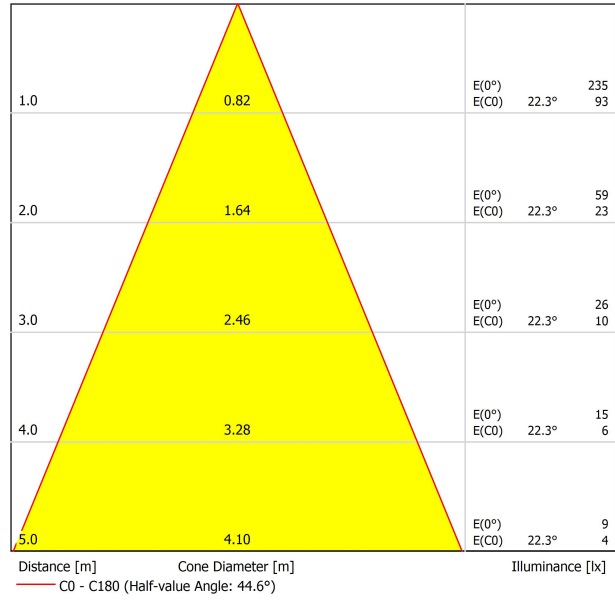

CONICAL DIAGRAM