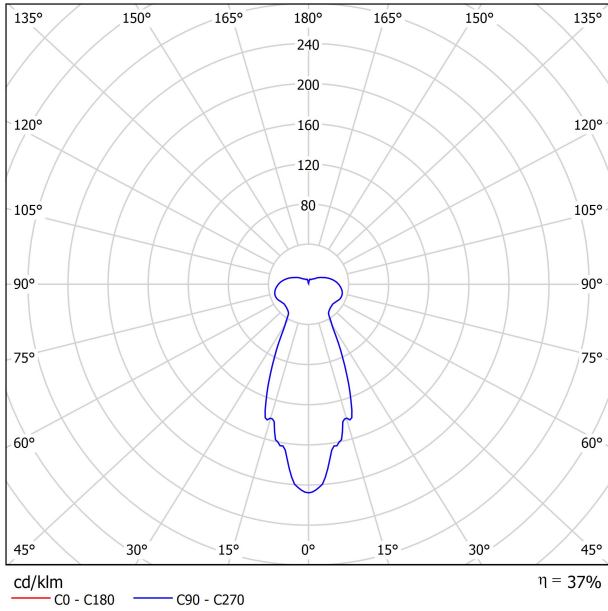

POLAR DIAGRAM