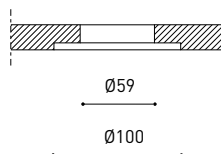

OTHER DATA

Sealing	IP44
Wireless control	Please Consult
Weight	1565 g
Packaged weight	1933 g
Packaging dimensions	413 x 172 x 127 mm
Units per package	1
Materials	Aluminium / Optical Glass

Alaska is the contemporary reinterpretation of the technology and design of the classical incandescent filament light bulb. Alaska is composed of a solid optical glass sphere that symbolically represents the glass bulb of a traditional light bulb. Its compact body is one single piece that is manually lathed and polished like a piece of jewellery. Each one of the luminaires is traditionally produced, thus acquiring the value of an unrepeatable decorative work.

POLAR DIAGRAM

CONICAL DIAGRAM

MANDATORY FOR INSTALLATION

	PRODUCT
Model	Alaska Big Trimless accessory
Reference	A4261000
Category	Accessories

INSTALLATION GUIDE

https://youtu.be/sa_xAgj4ji4

PRODUCT

Model	Trimless Tool D59 X D100 MM
Reference	A478-00-03
Category	Accessories