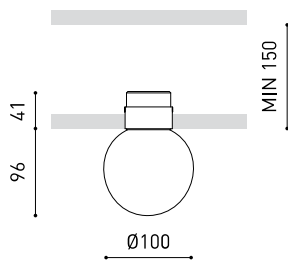

DIMENSIONS

ACCESSORIES

AWARDS

reddot winner 2021
lighting design

SHORTLIST
2021

Bronze Delta
ADI Awards 2022

PRODUCT
DESIGN
AWARDS
2022

PRODUCT

Name	ALASKA BIG TRIMLESS DIM PUSH 2700K N
Reference	A4260030N
Color	Black
RAL	Anodised, bath colour, looks alike RAL 9005
Category	CEILING RECESSED

LIGHT SOURCE

Type	LED
Gross luminous flux	1130 lm
Colour temperature	2700 K - Other K, please consult
Chromatic stability	MacAdam Step 2
Colour Rendering Index	CRI > 90
Power	9,3 W
Current	550 mA
Efficacy	122 lm/W
LED lifespan	L90B10 > 60.000h

LIGHTING FIXTURE | PHOTOMETRIC DATA

Lighting efficiency	37%
Light beam angle	44°

LIGHTING FIXTURE | ELECTRICAL DATA

Driver	Included
Power values of the system	11,82 W
Frequency	50/60 Hz
Dimming	Push - Other DIM, please consult
Electrical insulation class	⊕

OTHER DATA

Sealing	IP44
Wireless control	Please Consult
Weight	1565 g
Packaged weight	1933 g
Packaging dimensions	413 x 172 x 127 mm
Units per package	1
Materials	Aluminium / Optical Glass

Alaska is the contemporary reinterpretation of the technology and design of the classical incandescent filament light bulb. Alaska is composed of a solid optical glass sphere that symbolically represents the glass bulb of a traditional light bulb. Its compact body is one single piece that is manually lathed and polished like a piece of jewellery. Each one of the luminaires is traditionally produced, thus acquiring the value of an unrepeatable decorative work.