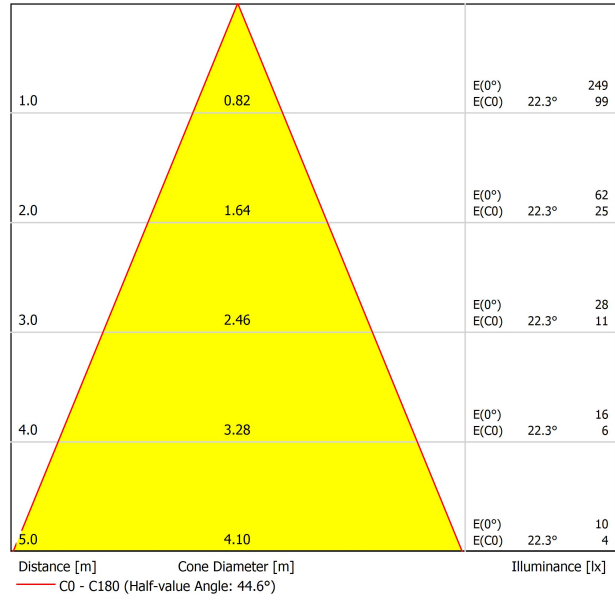

CONICAL DIAGRAM