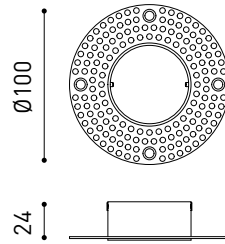

PRODUCT DESIGN AWARDS
2022

PRODUCT

Name	ALASKA BIG TRIMLESS DIM PUSH 3000K N
Reference	A4260031N
Color	Black
RAL	Anodised, bath colour, looks alike RAL 9005
Category	CEILING RECESSED

LIGHT SOURCE

Type	LED
Gross luminous flux	1200 lm
Colour temperature	3000 K - Other K, please consult
Chromatic stability	MacAdam Step 2
Colour Rendering Index	CRI > 90
Power	9,3 W
Current	550 mA
Efficacy	129 lm/W
LED lifespan	L90B10 > 60.000h

LIGHTING FIXTURE | PHOTOMETRIC DATA

Lighting efficiency	37%
Light beam angle	44°

LIGHTING FIXTURE | ELECTRICAL DATA

Driver	Included
Power values of the system	11,82 W
Frequency	50/60 Hz
Dimming	Push - Other DIM, please consult
Electrical insulation class	⊕

OTHER DATA

Sealing	IP44
Wireless control	Please Consult
Weight	1565 g
Packaged weight	1933 g
Packaging dimensions	413 x 172 x 127 mm
Units per package	1
Materials	Aluminium / Optical Glass

Alaska is the contemporary reinterpretation of the technology and design of the classical incandescent filament light bulb. Alaska is composed of a solid optical glass sphere that symbolically represents the glass bulb of a traditional light bulb. Its compact body is one single piece that is manually lathed and polished like a piece of jewellery. Each one of the luminaires is traditionally produced, thus acquiring the value of an unrepeatable decorative work.

POLAR DIAGRAM

CONICAL DIAGRAM

MANDATORY FOR INSTALLATION

	PRODUCT
Model	Alaska Big Trimless accessory
Reference	A4261000
Category	Accessories

INSTALLATION GUIDE

https://youtu.be/sa_xAgj4ji4

PRODUCT

Model	Trimless Tool D59 X D100 MM
Reference	A478-00-03
Category	Accessories