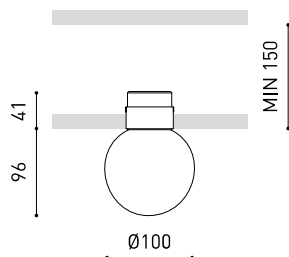

DIMENSIONS

ACCESSORIES

AWARDS

reddot winner 2021
lighting design

SHORTLIST
2021

Bronze Delta
ADI Awards 2022

PRODUCT DESIGN AWARDS
2022

PRODUCT

Name	ALASKA BIG TRIMLESS DIM PUSH 3000K N
Reference	A4260031N
Color	Black
RAL	Anodised, bath colour, looks alike RAL 9005
Category	CEILING RECESSED

LIGHT SOURCE

Type	LED
Gross luminous flux	1200 lm
Colour temperature	3000 K - Other K, please consult
Chromatic stability	MacAdam Step 2
Colour Rendering Index	CRI > 90
Power	9,3 W
Current	550 mA
Efficacy	129 lm/W
LED lifespan	L90B10 > 60.000h

LIGHTING FIXTURE | PHOTOMETRIC DATA

Lighting efficiency	37%
Light beam angle	44°

LIGHTING FIXTURE | ELECTRICAL DATA

Driver	Included
Power values of the system	11,82 W
Frequency	50/60 Hz
Dimming	Push - Other DIM, please consult
Electrical insulation class	⊕

OTHER DATA

Sealing	IP44
Wireless control	Please Consult
Weight	1565 g
Packaged weight	1933 g
Packaging dimensions	413 x 172 x 127 mm
Units per package	1
Materials	Aluminium / Optical Glass

Alaska is the contemporary reinterpretation of the technology and design of the classical incandescent filament light bulb. Alaska is composed of a solid optical glass sphere that symbolically represents the glass bulb of a traditional light bulb. Its compact body is one single piece that is manually lathed and polished like a piece of jewellery. Each one of the luminaires is traditionally produced, thus acquiring the value of an unrepeatable decorative work.