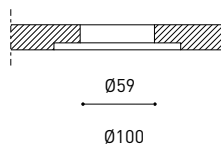

OTHER DATA

Sealing	IP44
Wireless control	Please Consult
Weight	1565 g
Packaged weight	1933 g
Packaging dimensions	413 x 172 x 127 mm
Units per package	1
Materials	Aluminium / Optical Glass

Alaska is the contemporary reinterpretation of the technology and design of the classical incandescent filament light bulb. Alaska is composed of a solid optical glass sphere that symbolically represents the glass bulb of a traditional light bulb. Its compact body is one single piece that is manually lathed and polished like a piece of jewellery. Each one of the luminaires is traditionally produced, thus acquiring the value of an unrepeatable decorative work.

POLAR DIAGRAM

CONICAL DIAGRAM

MANDATORY FOR INSTALLATION

	PRODUCT
Model	Alaska Big Trimless accessory
Reference	A4261000
Category	Accessories

INSTALLATION GUIDE

https://youtu.be/sa_xAgj4ji4

PRODUCT

Model	Trimless Tool D59 X D100 MM
Reference	A478-00-03
Category	Accessories