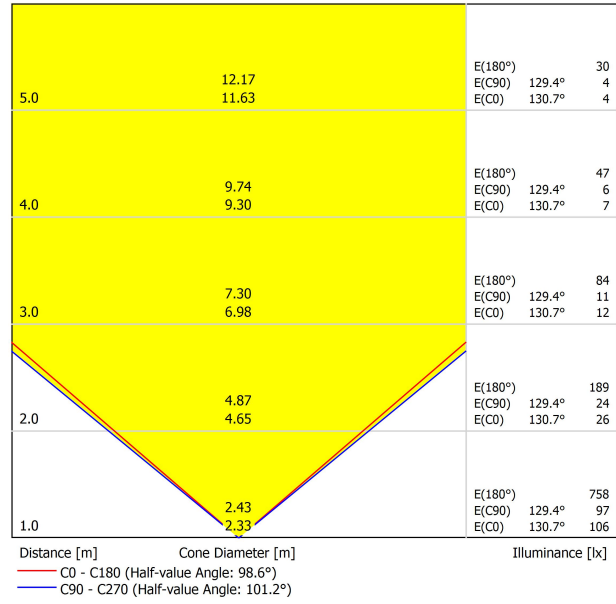

CONICAL DIAGRAM