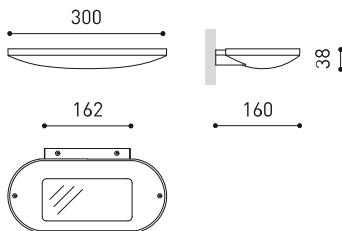

DIMENSIONS

Name	AURAE 2 2700K NT
Reference	A4390200NT
Color	Textured black
RAL	9005
Category	WALL, FLOOR & PORTABLE

PRODUCT

Type	LED
Gross luminous flux	3040 lm
Colour temperature	2700 K
Chromatic stability	MacAdam Step 2
Colour Rendering Index	CRI > 90
Power	23,5 W
Current	700 mA
Efficacy	129 lm/W
LED lifespan	L80B10 > 60.000h

LIGHTING FIXTURE | ELECTRICAL DATA

Sealing	IP20
Weight	1115 g
Packaged weight	1265 g
Packaging dimensions	330 x 200 x 75 mm
Units per package	1
Materials	Aluminium / Polymethyl Methacrylate

OTHER DATA

AWARDS