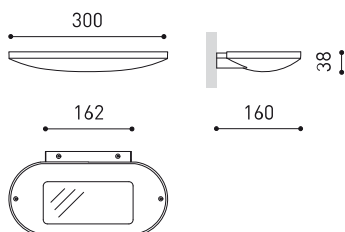

DIMENSIONS

AWARDS

Name	AURAE 2 2700K WT
Reference	A4390200WT
Color	Textured white
RAL	9016
Category	WALL, FLOOR & PORTABLE

PRODUCT

Type	LED
Gross luminous flux	3040 lm
Colour temperature	2700 K
Chromatic stability	MacAdam Step 2
Colour Rendering Index	CRI > 90
Power	23,5 W
Current	700 mA
Efficacy	129 lm/W
LED lifespan	L80B10 > 60.000h

LIGHTING FIXTURE | ELECTRICAL DATA

Sealing	IP20
Weight	1115 g
Packaged weight	1265 g
Packaging dimensions	330 x 200 x 75 mm
Units per package	1
Materials	Aluminium / Polymethyl Methacrylate

OTHER DATA

Aurae is a wall appliqué whose main feature is its elegance. Its design provides the luminaire with timeless beauty, elegance, simplicity and serenity. The textured finish, its pure lines and lightness, as it is made of aluminium, confer a personal and attractive magnetism on Aurae.