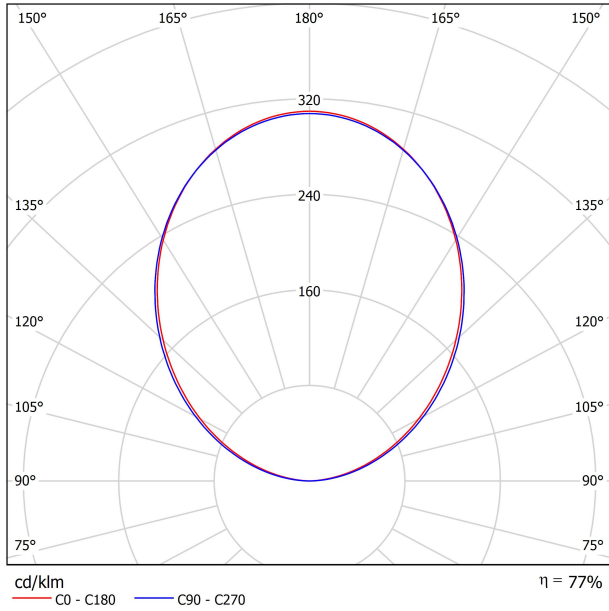

POLAR DIAGRAM