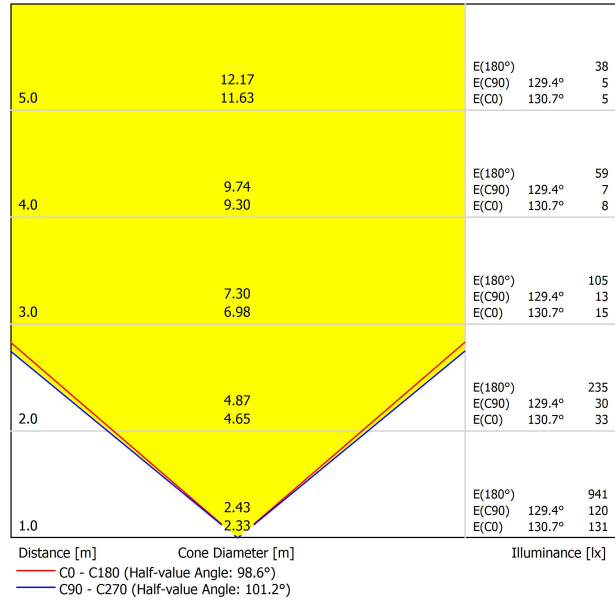

CONICAL DIAGRAM