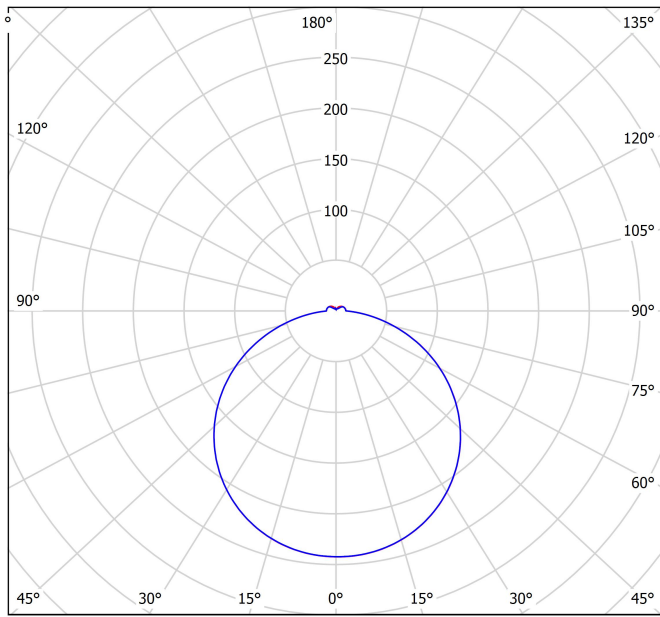

Polar diagram

cd/klm
— C0 - C180 — C90 - C270

$\eta = 80\%$