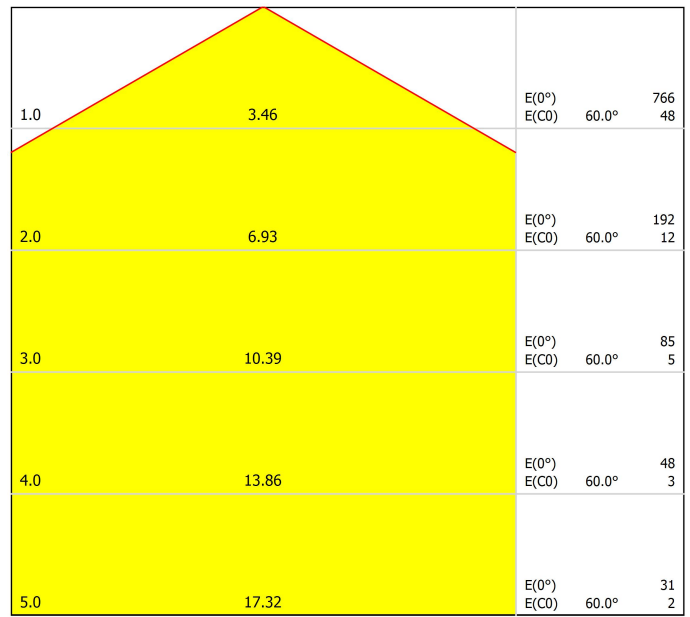

|                           |                           |
|---------------------------|---------------------------|
| Sealing                   | IP20                      |
| Wireless control          | Please Consult            |
| Impact resistance         | IK10                      |
| Cord length               | Max. 2 m                  |
| Fast adjustment tensioner | Yes                       |
| Weight                    | 3700 g                    |
| Packaged weight           | 4303 g                    |
| Packaging dimensions      | 482 x 475 x 109 mm        |
| Units per package         | 1                         |
| Materials                 | Aluminium / Polycarbonate |

Polar diagram

cd/klm  
 — C0 - C180 — C90 - C270

$\eta = 80\%$

Conical diagram

Distance [m] Cone Diameter [m]  
 — C0 - C180 (Half-value Angle: 120.0°)

Illuminance [lx]