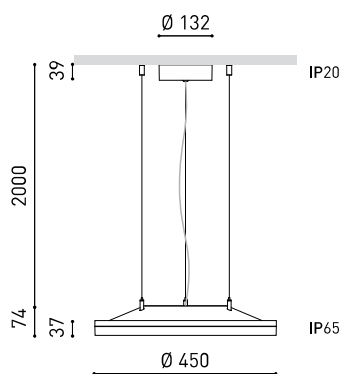

## Dimensions

|                           |                           |
|---------------------------|---------------------------|
| Sealing                   | IP20                      |
| Wireless control          | Please Consult            |
| Impact resistance         | IK10                      |
| Cord length               | Max. 2 m                  |
| Fast adjustment tensioner | Yes                       |
| Weight                    | 3700 g                    |
| Packaged weight           | 4303 g                    |
| Packaging dimensions      | 482 x 475 x 109 mm        |
| Units per package         | 1                         |
| Materials                 | Aluminium / Polycarbonate |