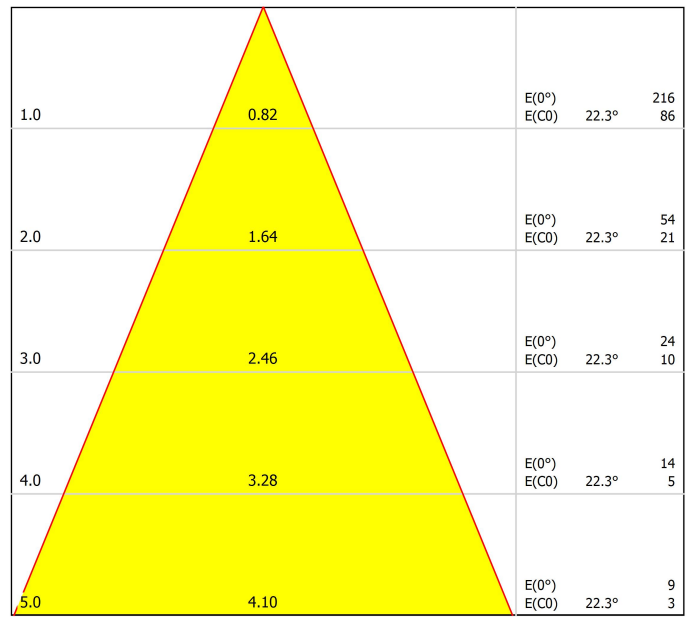

Conical diagram

Distance [m] Cone Diameter [m] Illuminance [lx]
— C0 - C180 (Half-value Angle: 44.6°)