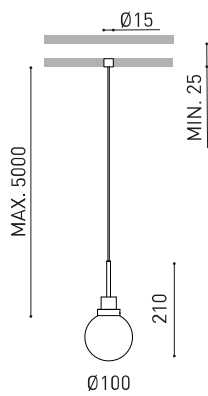

## Dimensions

## Accessories

WIRE TRIMLESS ACCESSORY  
(INCLUDED)

CORD ACCESSORY

TRIMLESS TOOL  
Awards

reddot winner 2021  
lighting design

SHORTLIST  
2021

Name	ALASKA BIG WIRE TRIMLESS 5M DIM DALI 2700K BG
Reference	A4552120BG
Colour	Brushed Gold - Other colours, please consult
RAL	Electrolytic bath
Category	SUSPENSION

## LIGHTING FIXTURE | ELECTRICAL DATA

Sealing	IP20
Recess measurements	Ø20 mm
Cord length	Max. 5 m
Fast adjustment tensioner	No
Weight	1535 g
Packaged weight	1885 g
Packaging dimensions	413 x 172 x 127 mm
Units per package	1
Materials	Aluminium / Optical Glass

Polar diagram

cd/klm  
 — C0 - C180 — C90 - C270

$\eta = 37\%$

Conical diagram

Distance [m] Cone Diameter [m] Illuminance [lx]  
 — C0 - C180 (Half-value Angle: 44.6°)

PRODUCT	
Model	Cord Accessory
Reference	0223-00-00   N
Colour	N ■ RAL9005
Category	Accessories