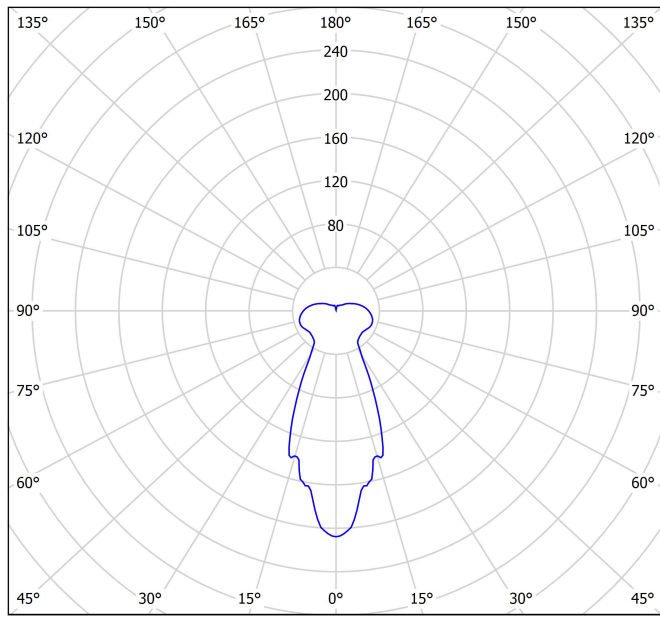

## Dimensions

## LIGHT SOURCE

Lighting efficiency	37%
Light beam angle	44°

## LIGHTING FIXTURE | ELECTRICAL DATA

Sealing	IP20
Recess measurements	Ø20 mm
Cord length	Max. 5 m
Fast adjustment tensioner	No
Weight	1535 g
Packaged weight	1885 g
Packaging dimensions	413 x 172 x 127 mm
Units per package	1
Materials	Aluminium / Optical Glass

Polar diagram

cd/klm  
 — C0 - C180 — C90 - C270

$\eta = 37\%$

Conical diagram

Distance [m] Cone Diameter [m] Illuminance [lx]  
 — C0 - C180 (Half-value Angle: 44.6°)

PRODUCT	
Model	Cord Accessory
Reference	0223-00-00   N
Colour	N ■ RAL9005
Category	Accessories