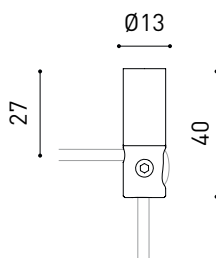

## Dimensions

## LIGHTING FIXTURE | ELECTRICAL DATA

Sealing	IP20
Recess measurements	Ø20 mm
Cord length	Max. 5 m
Fast adjustment tensioner	No
Weight	1535 g
Packaged weight	1885 g
Packaging dimensions	413 x 172 x 127 mm
Units per package	1
Materials	Aluminium / Optical Glass

Polar diagram

cd/klm  
 — C0 - C180 — C90 - C270

$\eta = 37\%$

Conical diagram

Distance [m] Cone Diameter [m] Illuminance [lx]  
 — C0 - C180 (Half-value Angle: 44.6°)

PRODUCT	
Model	Cord Accessory
Reference	0223-00-00   N
Colour	N ■ RAL9005
Category	Accessories

## Dimensional drawing

INSTALLATION GUIDE

[https://youtu.be/sa\\_xAgj4ji4](https://youtu.be/sa_xAgj4ji4)