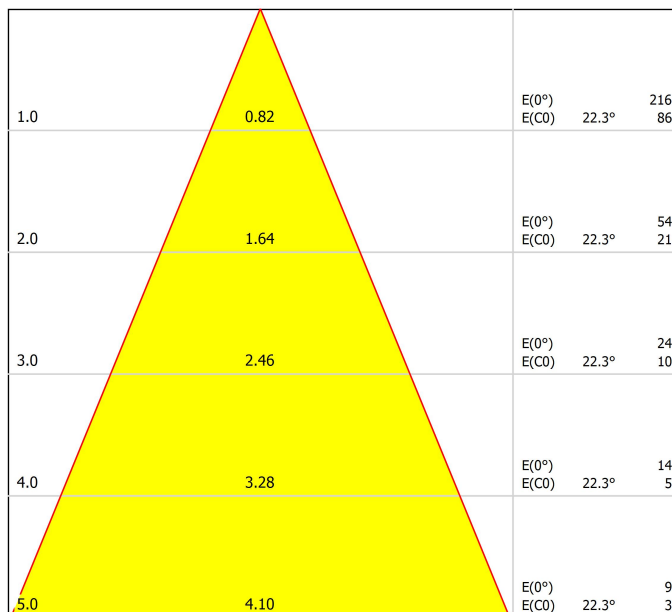

LIGHT SOURCE

Type	LED
Gross luminous flux	1040 lm
Colour temperature	2700 K - Other K, please consult
Chromatic stability	MacAdam Step 2
Colour Rendering Index	CRI>90
Power	8,4 W
Current	500 mA
Efficacy	124 lm/W
LED lifespan	L90B10 >60.000h
Energy efficiency class	F

OTHER DATA

Sealing	IP20
Recess measurements	Ø20 mm
Cord length	Max. 5 m
Fast adjustment tensioner	No
Weight	1535 g
Packaged weight	1885 g
Packaging dimensions	413 x 172 x 127 mm
Units per package	1
Materials	Aluminium / Optical Glass

Polar diagram

cd/klm
 — C0 - C180 — C90 - C270

$\eta = 37\%$

Conical diagram

Distance [m] Cone Diameter [m]

— C0 - C180 (Half-value Angle: 44.6°)

Illuminance [lx]

PRODUCT	
Model	Cord Accessory
Reference	0223-00-00 N
Colour	N ■ RAL9005
Category	Accessories