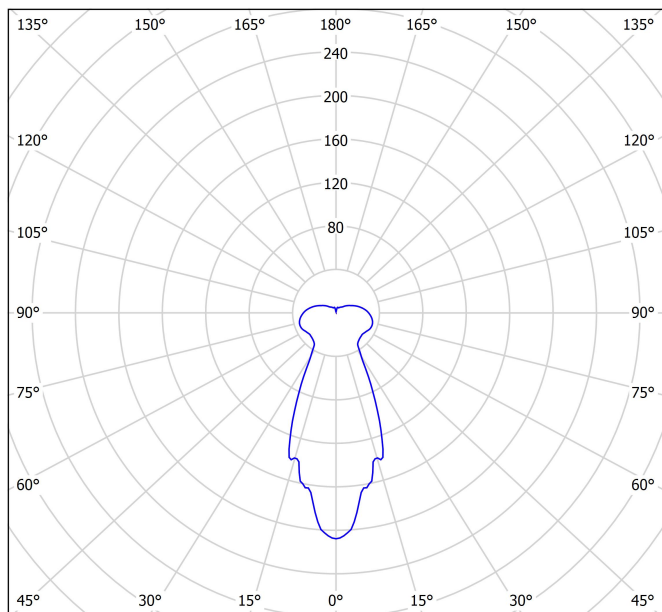

LIGHT SOURCE

Type	LED
Gross luminous flux	1040 lm
Colour temperature	2700 K - Other K, please consult
Chromatic stability	MacAdam Step 2
Colour Rendering Index	CRI>90
Power	8,4 W
Current	500 mA
Efficacy	124 lm/W
LED lifespan	L90B10 >60.000h
Energy efficiency class	F

LIGHTING FIXTURE | PHOTOMETRIC DATA

Lighting efficiency	37%
Light beam angle	44°

LIGHTING FIXTURE | ELECTRICAL DATA

Driver	Included - Remote
Power values of the system	10,74 W
Dimming	DALI - Other DIM, please consult
Electrical insulation class	□

OTHER DATA

Sealing	IP20
Recess measurements	Ø20 mm
Cord length	Max. 5 m
Fast adjustment tensioner	No
Weight	1535 g
Packaged weight	1885 g
Packaging dimensions	413 x 172 x 127 mm
Units per package	1
Materials	Aluminium / Optical Glass

Polar diagram

cd/klm
 — C0 - C180 — C90 - C270

$\eta = 37\%$

Conical diagram

Distance [m] Cone Diameter [m]

— C0 - C180 (Half-value Angle: 44.6°)

Illuminance [lx]

PRODUCT	
Model	Cord Accessory
Reference	0223-00-00 N
Colour	N ■ RAL9005
Category	Accessories