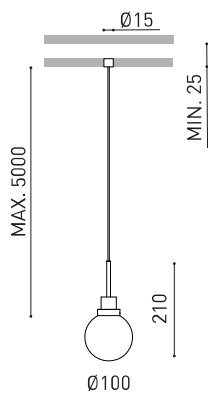

Dimensions

Accessories

WIRE TRIMLESS ACCESSORY
(INCLUDED)

CORD ACCESSORY

TRIMLESS TOOL
Awards

reddot winner 2021
lighting design

PRODUCT

Name	ALASKA BIG WIRE TRIMLESS 5M DIM DALI 2700K N
Reference	A4552120N
Colour	Black - Other colours, please consult
RAL	Colour in the mass looks alike RAL 9005
Category	SUSPENSION

LIGHT SOURCE

Type	LED
Gross luminous flux	1040 lm
Colour temperature	2700 K - Other K, please consult
Chromatic stability	MacAdam Step 2
Colour Rendering Index	CRI>90
Power	8,4 W
Current	500 mA
Efficacy	124 lm/W
LED lifespan	L90B10 >60.000h
Energy efficiency class	F

OTHER DATA

Sealing	IP20
Recess measurements	Ø20 mm
Cord length	Max. 5 m
Fast adjustment tensioner	No
Weight	1535 g
Packaged weight	1885 g
Packaging dimensions	413 x 172 x 127 mm
Units per package	1
Materials	Aluminium / Optical Glass

Polar diagram

cd/klm
 — C0 - C180 — C90 - C270

$\eta = 37\%$

Conical diagram

Distance [m] Cone Diameter [m]

— C0 - C180 (Half-value Angle: 44.6°)

Illuminance [lx]

PRODUCT	
Model	Cord Accessory
Reference	0223-00-00 N
Colour	N ■ RAL9005
Category	Accessories