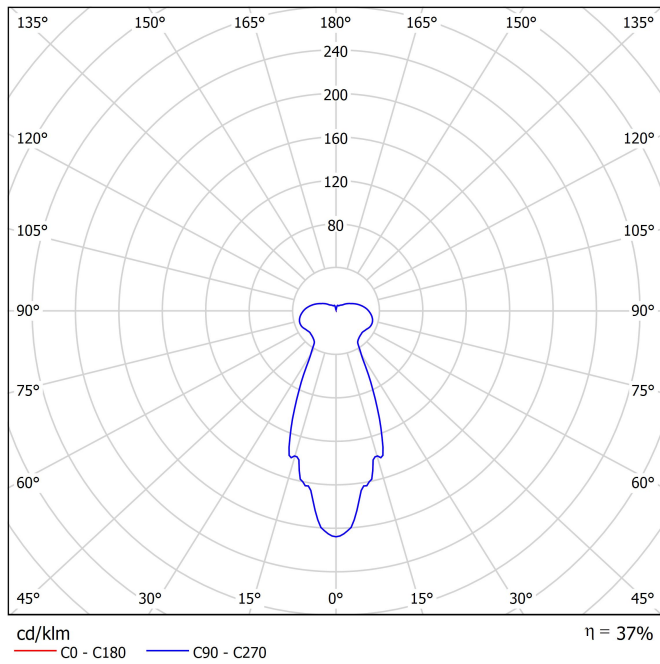

Polar diagram