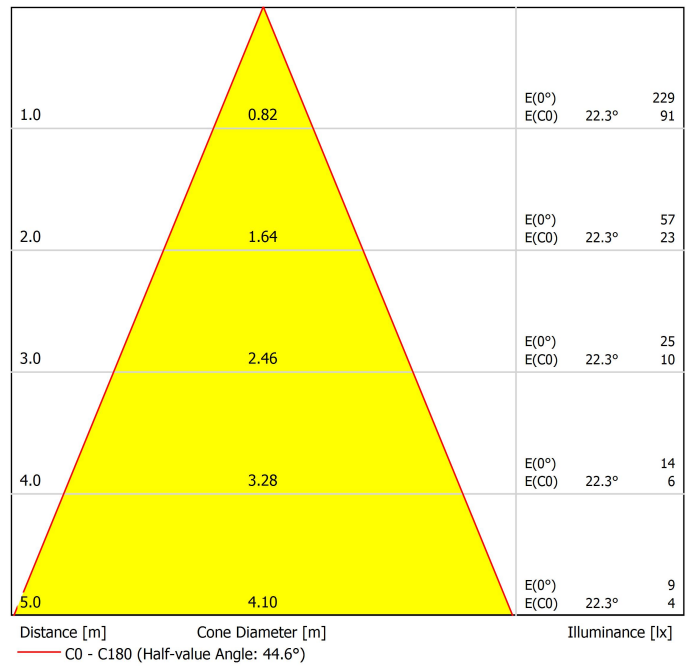

Conical diagram