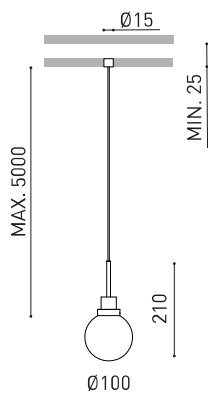

Dimensions

Accessories

WIRE TRIMLESS ACCESSORY
(INCLUDED)

CORD ACCESSORY

TRIMLESS TOOL
Awards

reddot winner 2021
lighting design

SHORTLIST
2021

Name	ALASKA BIG WIRE TRIMLESS 5M DIM DALI 3000K BG
Reference	A4552121BG
Colour	Brushed Gold - Other colours, please consult
RAL	Electrolytic bath
Category	SUSPENSION

PRODUCT

Type	LED
Gross luminous flux	1100 lm
Colour temperature	3000 K - Other K, please consult
Chromatic stability	MacAdam Step 2
Colour Rendering Index	CRI>90
Power	8,4 W
Current	500 mA
Efficacy	131 lm/W
LED lifespan	L90B10 >60.000h
Energy efficiency class	E

LIGHTING FIXTURE | ELECTRICAL DATA

Sealing	IP20
Recess measurements	Ø20 mm
Cord length	Max. 5 m
Fast adjustment tensioner	No
Weight	1535 g
Packaged weight	1885 g
Packaging dimensions	413 x 172 x 127 mm
Units per package	1
Materials	Aluminium / Optical Glass

Polar diagram

Conical diagram

	PRODUCT
Model	Cord Accessory
Reference	0223-00-00 N
Colour	N ■ RAL9005
Category	Accessories

Dimensional drawing

INSTALLATION GUIDE

https://youtu.be/sa_xAgj4ji4

PRODUCT

Model	Trimless Tool D20 X D52 MM
Reference	A478-00-01
Category	Accessories