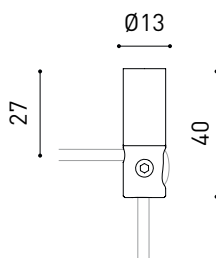

LIGHTING FIXTURE | ELECTRICAL DATA

Sealing	IP20
Recess measurements	Ø20 mm
Cord length	Max. 5 m
Fast adjustment tensioner	No
Weight	1535 g
Packaged weight	1885 g
Packaging dimensions	413 x 172 x 127 mm
Units per package	1
Materials	Aluminium / Optical Glass

Polar diagram

Conical diagram

	PRODUCT
Model	Cord Accessory
Reference	0223-00-00 N
Colour	N ■ RAL9005
Category	Accessories

Dimensional drawing

INSTALLATION GUIDE

https://youtu.be/sa_xAgj4ji4

PRODUCT

Model	Trimless Tool D20 X D52 MM
Reference	A478-00-01
Category	Accessories