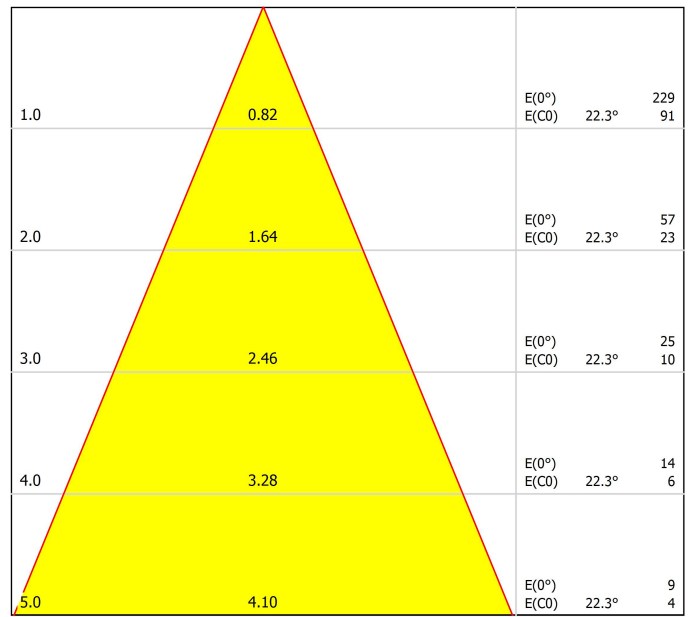

Polar diagram

cd/klm  
 — C0 - C180 — C90 - C270

$\eta = 37\%$

Conical diagram

Distance [m] Cone Diameter [m]  
 — C0 - C180 (Half-value Angle: 44.6°)

Illuminance [lx]

PRODUCT	
Model	Cord Accessory
Reference	0223-00-00   N
Colour	N ■ RAL9005
Category	Accessories