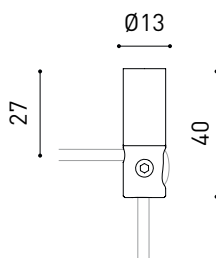

## Dimensions

Lighting efficiency	37%
Light beam angle	44°

Driver	Included - Remote
Power values of the system	10,74 W
Dimming	DALI - Other DIM, please consult
Electrical insulation class	□

Sealing	IP20
Recess measurements	Ø20 mm
Cord length	Max. 5 m
Fast adjustment tensioner	No
Weight	1535 g
Packaged weight	1885 g
Packaging dimensions	413 x 172 x 127 mm
Units per package	1
Materials	Aluminium / Optical Glass

Polar diagram

cd/klm  
 — C0 - C180 — C90 - C270

$\eta = 37\%$

Conical diagram

Distance [m] Cone Diameter [m]  
 — C0 - C180 (Half-value Angle: 44.6°)

Illuminance [lx]

PRODUCT	
Model	Cord Accessory
Reference	0223-00-00   N
Colour	N ■ RAL9005
Category	Accessories

## Dimensional drawing

INSTALLATION GUIDE

[https://youtu.be/sa\\_xAgj4ji4](https://youtu.be/sa_xAgj4ji4)