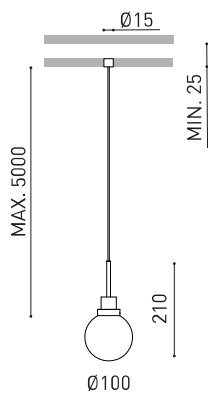

## Dimensions

Lighting efficiency	37%
Light beam angle	44°

Driver	Included - Remote
Power values of the system	10,74 W
Dimming	DALI - Other DIM, please consult
Electrical insulation class	□

Sealing	IP20
Recess measurements	Ø20 mm
Cord length	Max. 5 m
Fast adjustment tensioner	No
Weight	1535 g
Packaged weight	1885 g
Packaging dimensions	413 x 172 x 127 mm
Units per package	1
Materials	Aluminium / Optical Glass

Polar diagram

cd/klm  
 — C0 - C180 — C90 - C270

$\eta = 37\%$

Conical diagram

Distance [m] Cone Diameter [m]  
 — C0 - C180 (Half-value Angle: 44.6°)

Illuminance [lx]

PRODUCT	
Model	Cord Accessory
Reference	0223-00-00   N
Colour	N ■ RAL9005
Category	Accessories