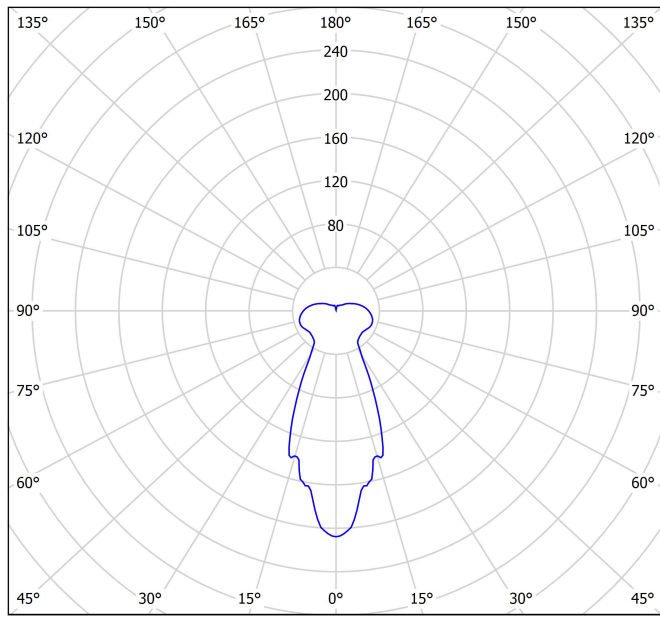

Polar diagram

cd/klm
— C0 - C180 — C90 - C270

$\eta = 37\%$