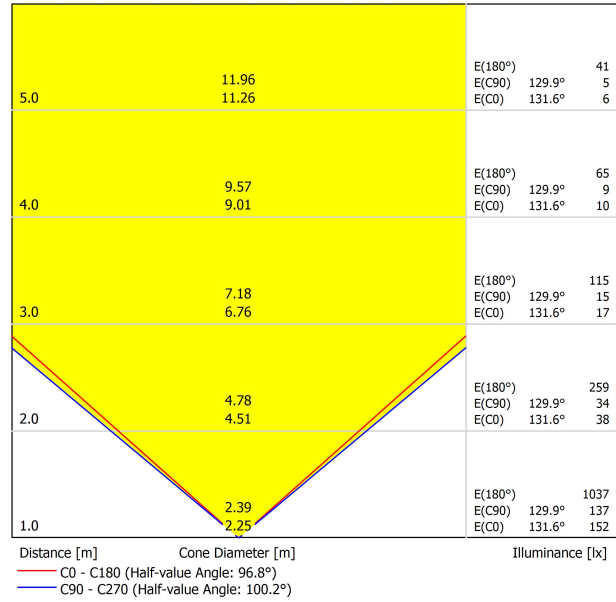

CONICAL DIAGRAM