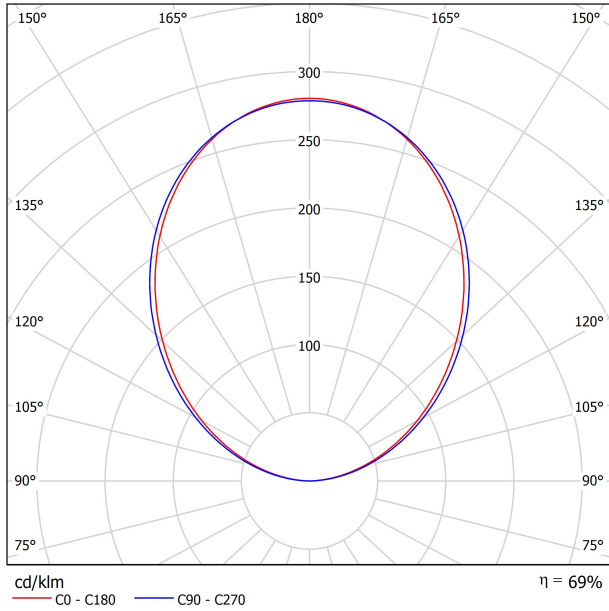

POLAR DIAGRAM