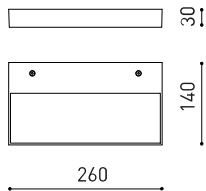

#### DIMENSIONS

|           |                            |
|-----------|----------------------------|
| Name      | REC SLIM DIM DALI 4000K WT |
| Reference | A4570022WT                 |
| Color     | Textured white             |
| RAL       | 9016                       |
| Category  | WALL, FLOOR & PORTABLE     |

|                      |                                     |
|----------------------|-------------------------------------|
| Sealing              | IP20                                |
| Wireless control     | Please Consult                      |
| Weight               | 1150 g                              |
| Packaged weight      | 1250 g                              |
| Packaging dimensions | 337 x 183 x 37 mm                   |
| Units per package    | 1                                   |
| Materials            | Aluminium / Polymethyl Methacrylate |