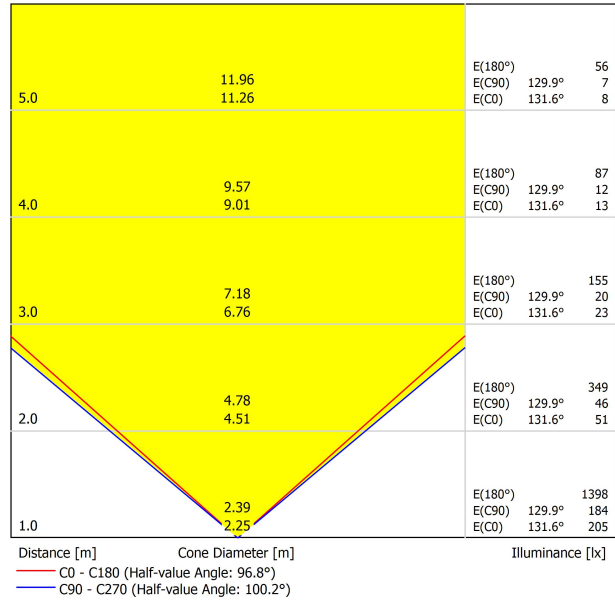

CONICAL DIAGRAM