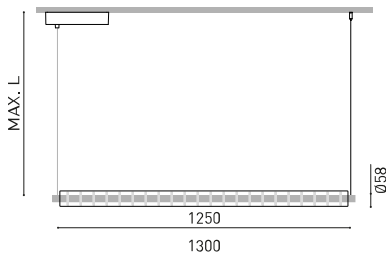

Dimensions

Awards

PRODUCT

| | |
|----------------|--|
| Name | LOOP 1300 INDIRECT BASE 2M DIM PUSH 2700K BG |
| Reference | A4742030BG |
| Colour | Brushed Gold - Other colours, please consult |
| Base Finishing | Textured black |
| RAL | Electrolytic bath |
| Category | SUSPENSION |

LIGHT SOURCE

| | |
|-------------------------|------------------|
| Type | LED |
| Gross luminous flux | 2900 lm |
| Colour temperature | 2700 K |
| Chromatic stability | MacAdam Step 3 |
| Colour Rendering Index | CRI>95 |
| Power | 24,6 W |
| Current | 700 mA |
| Efficacy | 118 lm/W |
| LED lifespan | L90B10 > 50.000h |
| Energy efficiency class | F |

OTHER DATA

| | |
|---------------------------|---|
| Sealing | IP20 |
| Wireless control | Please Consult |
| Cord length | Max. 2 m |
| Fast adjustment tensioner | No |
| Weight | 3350 g |
| Packaged weight | 5010 g |
| Packaging dimensions | Ø127 x 1645 mm |
| Units per package | 1 |
| Materials | Optical glass / Optical Polymethyl Methacrylate |