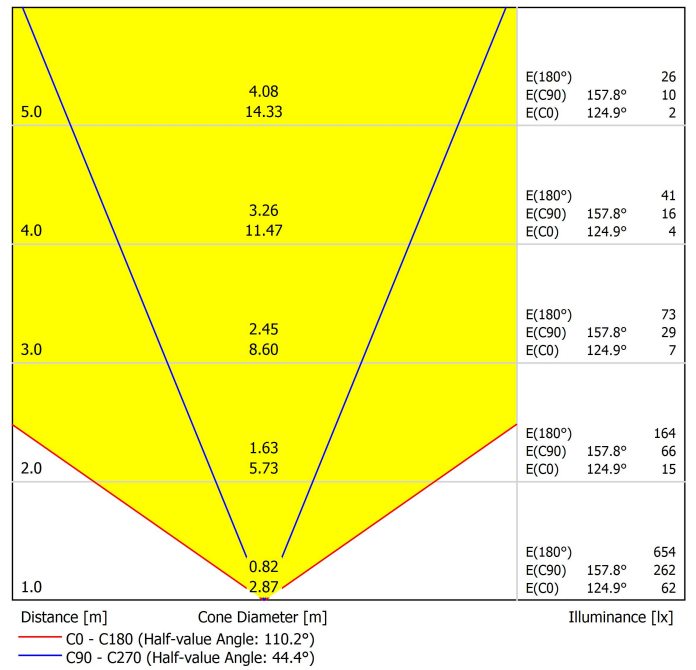

Conical diagram