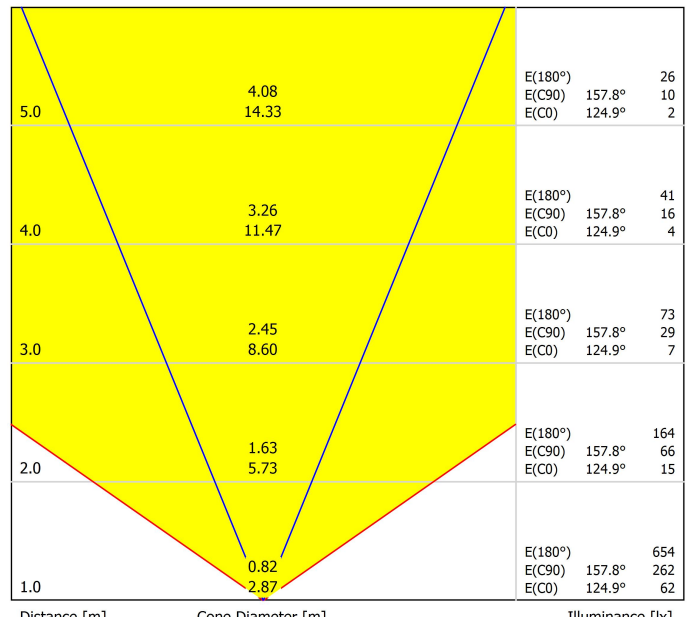

PRODUCT

Type	LED
Gross luminous flux	2900 lm
Colour temperature	2700 K
Chromatic stability	MacAdam Step 3
Colour Rendering Index	CRI>95
Power	24,6 W
Current	700 mA
Efficacy	118 lm/W
LED lifespan	L90B10 > 50.000h
Energy efficiency class	F

LIGHTING FIXTURE | ELECTRICAL DATA

Sealing	IP20
Wireless control	Please Consult
Cord length	Max. 5 m
Fast adjustment tensioner	No
Weight	3350 g
Packaged weight	5010 g
Packaging dimensions	Ø127 x 1645 mm
Units per package	1
Materials	Optical glass / Optical Polymethyl Methacrylate

Polar diagram

cd/klm
 — C0 - C180 — C90 - C270

$\eta = 38\%$

Conical diagram

Distance [m]	Cone Diameter [m]	Illuminance [lx]
5.0	4.08	14.33
4.0	3.26	11.47
3.0	2.45	8.60
2.0	1.63	5.73
1.0	0.82	2.87

E(180°)	26
E(C90)	157.8° 10
E(C0)	124.9° 2