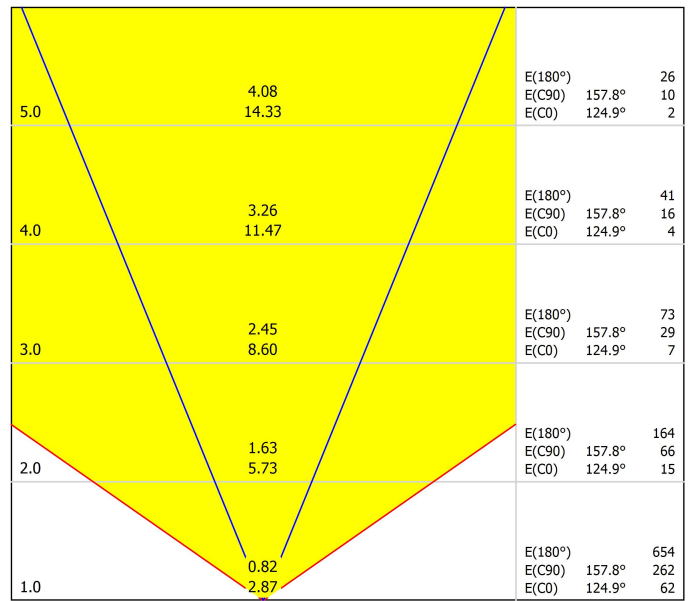

OTHER DATA

Sealing	IP20
Wireless control	Please Consult
Recess measurements	Ø20 mm
Cord length	Max. 2 m
Fast adjustment tensioner	No
Weight	3100 g
Packaged weight	4760 g
Packaging dimensions	Ø127 x 1645 mm
Units per package	1
Materials	Optical glass / Optical Polymethyl Methacrylate

Polar diagram

cd/klm
 — C0 - C180 — C90 - C270

$\eta = 38\%$

Conical diagram

Distance [m] Cone Diameter [m] Illuminance [lx]
 — C0 - C180 (Half-value Angle: 110.2°)
 — C90 - C270 (Half-value Angle: 44.4°)