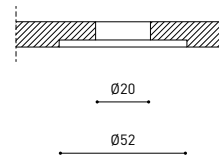

PRODUCT

Model	Trimless Tool D20 X D52 MM
Reference	A478-00-01
Category	Accessories