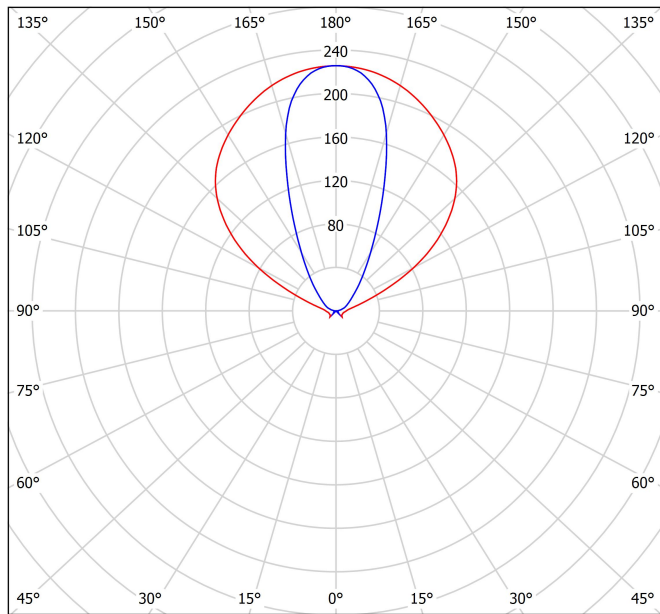

Polar diagram