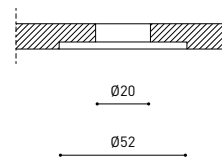

PRODUCT

Model	Trimless Tool D20 X D52 MM
Reference	A478-00-01
Category	Accessories