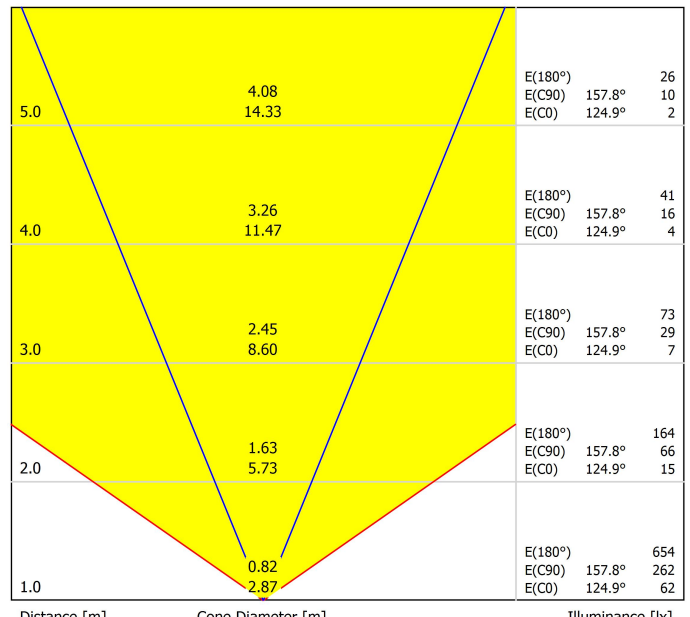

## LIGHT SOURCE

Type	LED
Gross luminous flux	2900 lm
Colour temperature	2700 K
Chromatic stability	MacAdam Step 3
Colour Rendering Index	CRI>95
Power	24,6 W
Current	700 mA
Efficacy	118 lm/W
LED lifespan	L90B10 > 50.000h
Energy efficiency class	F

## LIGHTING FIXTURE | PHOTOMETRIC DATA

Lighting efficiency	38%
Light beam angle	110°

## OTHER DATA

Sealing	IP20
Wireless control	Please Consult
Recess measurements	Ø20 mm
Cord length	Max. 5 m
Fast adjustment tensioner	No
Weight	3100 g
Packaged weight	4760 g
Packaging dimensions	Ø127 x 1645 mm
Units per package	1
Materials	Optical glass / Optical Polymethyl Methacrylate

Polar diagram

cd/klm  
 — C0 - C180 — C90 - C270

$\eta = 38\%$

Conical diagram

Distance [m]	Cone Diameter [m]	Illuminance [lx]
5.0	4.08	E(180°) 26 E(C90) 157.8° 10 E(C0) 124.9° 2
4.0	3.26	E(180°) 41 E(C90) 157.8° 16 E(C0) 124.9° 4
3.0	2.45	E(180°) 73 E(C90) 157.8° 29 E(C0) 124.9° 7
2.0	1.63	E(180°) 164 E(C90) 157.8° 66 E(C0) 124.9° 15
1.0	0.82	E(180°) 654 E(C90) 157.8° 262 E(C0) 124.9° 62