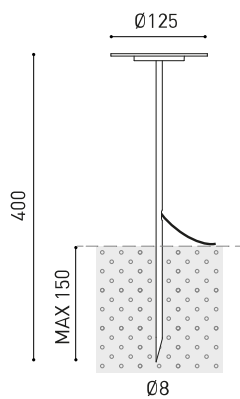

DIMENSIONS

ACCESSORIES

DRIVER OPTIONS

CONNECTOR IP67

Name	YORU SPIKE 24V 2700K 40CM NT
Reference	A4751000NT
Color	Textured black
RAL	9005
Category	OUTDOOR

PRODUCT

Type	LED
Gross luminous flux	400 lm
Colour temperature	2700 K
Chromatic stability	MacAdam Step 2
Colour Rendering Index	CRI > 90
Power	3 W
Efficacy	133 lm/W
LED lifespan	L80B10 > 60.000h

LIGHT SOURCE

Lighting efficiency	84%
Light beam angle	100°

LIGHTING FIXTURE | PHOTOMETRIC DATA

Driver	Excluded
Dimming	Please Consult
Electrical insulation class	⚡

LIGHTING FIXTURE | ELECTRICAL DATA

Sealing	IP65
Outdoor Use	Yes
Weight	250 g
Packaged weight	527 g
Packaging dimensions	552 x 147 x 147 mm
Units per package	1
Materials	Stainless Steel (AISI 304) / Aluminium / Polycarbonate

POLAR DIAGRAM

CONICAL DIAGRAM

			P	V	D (A x B x C)
24V Power Supply	ON/OFF	0434-01-37	60W	24V	180 x 52 x 30mm
		0433-10-22	100W	24V	295 x 43 x 30mm

220 V~
240

MUST BE PLACED ON REMOTE

			P	V	D (A x B x C)
24V Dimmer		0433-01-32	DALI/PUSH	24V	181 x 42 x 20mm
		0433-01-35	CASAMBI	24V	72,6 x 30 x 18mm
		0434-01-64	WIFI	24V	105 x 44 x 23mm

24V

MUST BE PLACED ON REMOTE

DROP VOLTAGE TABLE

POWER (W)	CABLE SECTION (mm ²)	CABLE LENGTH (m)			
		<25	<50	<75	<100
60	0,75	✓	✓	✗	✗
	1,5	✓	✓	✓	✓
100	0,75	✓	✗	✗	✗
	1,5	✓	✓	✓	✗

IP67 CONNECTOR

ARKOSLIGHT®

OPTIONAL ACCESSORY