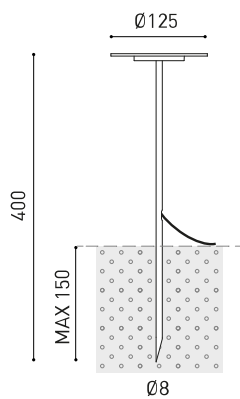

DIMENSIONS

ACCESSORIES

DRIVER OPTIONS

CONNECTOR IP67

PRODUCT

Name	YORU SPIKE 24V 2700K 40CM OX
Reference	A47510000X
Color	Textured oxidon
Category	OUTDOOR

LIGHT SOURCE

Type	LED
Gross luminous flux	400 lm
Colour temperature	2700 K
Chromatic stability	MacAdam Step 2
Colour Rendering Index	CRI>90
Power	3 W
Efficacy	133 lm/W
LED lifespan	L80B10 >60.000h

LIGHTING FIXTURE | PHOTOMETRIC DATA

Lighting efficiency	84%
Light beam angle	100°

LIGHTING FIXTURE | ELECTRICAL DATA

Driver	Excluded
Dimming	Please Consult
Electrical insulation class	III

OTHER DATA

Sealing	IP65
Outdoor Use	Yes
Weight	250 g
Packaged weight	527 g
Packaging dimensions	552 x 147 x 147 mm
Units per package	1
Materials	Stainless Steel (AISI 304) / Aluminium / Polycarbonate

POLAR DIAGRAM

CONICAL DIAGRAM

			P	V	D (A x B x C)
24V Power Supply	ON/OFF	0434-01-37	60W	24V	180 x 52 x 30mm
		0433-10-22	100W	24V	295 x 43 x 30mm

220 V~
240

MUST BE PLACED ON REMOTE

			P	V	D (A x B x C)
24V Dimmer		0433-01-32	DALI/PUSH	24V	181 x 42 x 20mm
		0433-01-35	CASAMBI	24V	72,6 x 30 x 18mm
		0434-01-64	WIFI	24V	105 x 44 x 23mm

24V

MUST BE PLACED ON REMOTE

DROP VOLTAGE TABLE

POWER (W)	CABLE SECTION (mm ²)	CABLE LENGTH (m)			
		<25	<50	<75	<100
60	0,75	✓	✓	✗	✗
	1,5	✓	✓	✓	✓
100	0,75	✓	✗	✗	✗
	1,5	✓	✓	✓	✗

IP67 CONNECTOR

ARKOSLIGHT®

OPTIONAL ACCESSORY