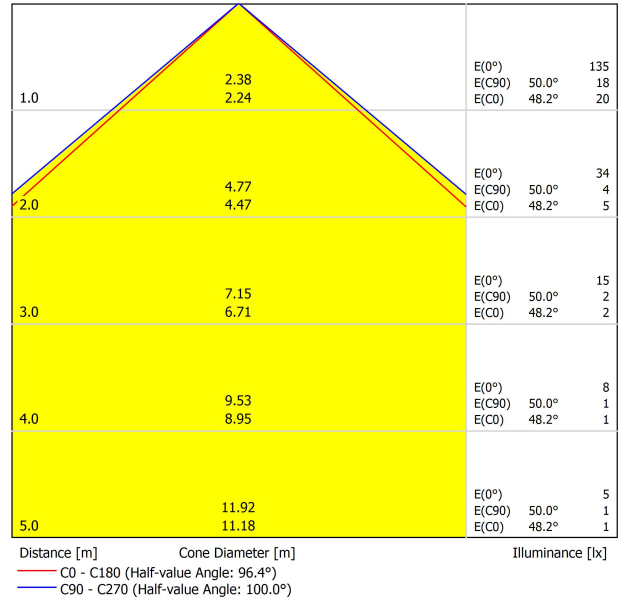

CONICAL DIAGRAM