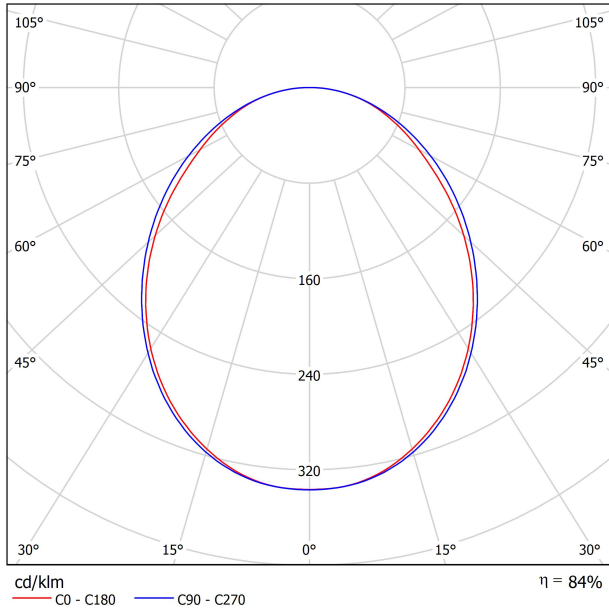

POLAR DIAGRAM