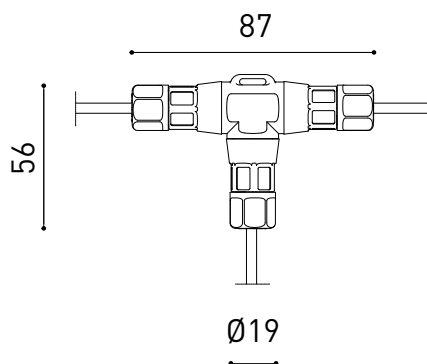

LIGHT SOURCE

Lighting efficiency	84%
Light beam angle	100°

LIGHTING FIXTURE | PHOTOMETRIC DATA

Driver	Excluded
Dimming	Please Consult
Electrical insulation class	⚡

LIGHTING FIXTURE | ELECTRICAL DATA

Sealing	IP65
Outdoor Use	Yes
Weight	250 g
Packaged weight	527 g
Packaging dimensions	552 x 147 x 147 mm
Units per package	1
Materials	Stainless Steel (AISI 304) / Aluminium / Polycarbonate

POLAR DIAGRAM

CONICAL DIAGRAM

			P	V	D (A x B x C)
24V Power Supply	ON/OFF	0434-01-37	60W	24V	180 x 52 x 30mm
		0433-10-22	100W	24V	295 x 43 x 30mm

220 V~
240

MUST BE PLACED ON REMOTE

			P	V	D (A x B x C)
24V Dimmer		0433-01-32	DALI/PUSH	24V	181 x 42 x 20mm
		0433-01-35	CASAMBI	24V	72,6 x 30 x 18mm
		0434-01-64	WIFI	24V	105 x 44 x 23mm

24V

MUST BE PLACED ON REMOTE

DROP VOLTAGE TABLE

POWER (W)	CABLE SECTION (mm ²)	CABLE LENGTH (m)			
		<25	<50	<75	<100
60	0,75	✓	✓	✗	✗
	1,5	✓	✓	✓	✓
100	0,75	✓	✗	✗	✗
	1,5	✓	✓	✓	✗

IP67 CONNECTOR

ARKOSLIGHT®

OPTIONAL ACCESSORY

PRODUCT	
Model	Connector IP67
Reference	0434-01- 67 N
Category	Accessories

For cable $\text{Ø}3,5 - 7,5\text{mm}$ | section $\leq 1,5\text{mm}^2$

IP67 CONNECTOR

ARKOSLIGHT

OPTIONAL ACCESSORY

	PRODUCT
Model	Connector IP67 T-Shape
Reference	0434-01- 68 N
Category	Accessories