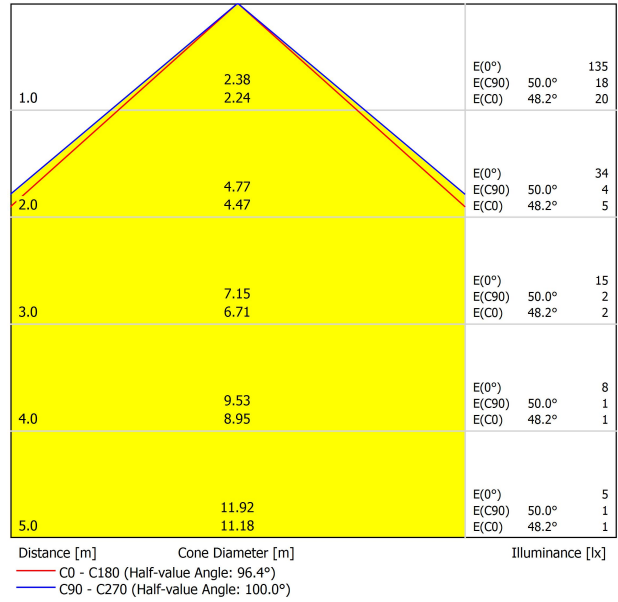

CONICAL DIAGRAM