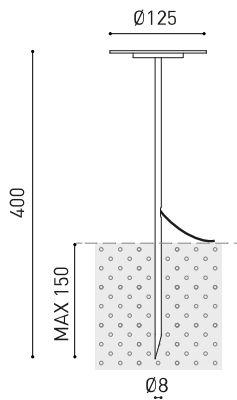

DIMENSIONS

ACCESSORIES

DRIVER OPTIONS

CONNECTOR IP67

Name	YORU SPIKE 24V 2700K 40CM WT
Reference	A4751000WT
Color	Textured white
RAL	9016
Category	OUTDOOR

PRODUCT

Type	LED
Gross luminous flux	400 lm
Colour temperature	2700 K
Chromatic stability	MacAdam Step 2
Colour Rendering Index	CRI > 90
Power	3 W
Efficacy	133 lm/W
LED lifespan	L80B10 > 60.000h

LIGHT SOURCE

Lighting efficiency	84%
Light beam angle	100°

LIGHTING FIXTURE | PHOTOMETRIC DATA

Driver	Excluded
Dimming	Please Consult
Electrical insulation class	⚡

LIGHTING FIXTURE | ELECTRICAL DATA

Sealing	IP65
Outdoor Use	Yes
Weight	250 g
Packaged weight	527 g
Packaging dimensions	552 x 147 x 147 mm
Units per package	1
Materials	Stainless Steel (AISI 304) / Aluminium / Polycarbonate

POLAR DIAGRAM

CONICAL DIAGRAM

			P	V	D (A x B x C)
24V Power Supply	ON/OFF	0434-01-37	60W	24V	180 x 52 x 30mm
		0433-10-22	100W	24V	295 x 43 x 30mm

220 V~
240

MUST BE PLACED ON REMOTE

			P	V	D (A x B x C)
24V Dimmer		0433-01-32	DALI/PUSH	24V	181 x 42 x 20mm
		0433-01-35	CASAMBI	24V	72,6 x 30 x 18mm
		0434-01-64	WIFI	24V	105 x 44 x 23mm

24V

MUST BE PLACED ON REMOTE

DROP VOLTAGE TABLE

POWER (W)	CABLE SECTION (mm ²)	CABLE LENGTH (m)			
		<25	<50	<75	<100
60	0,75	✓	✓	✗	✗
	1,5	✓	✓	✓	✓
100	0,75	✓	✗	✗	✗
	1,5	✓	✓	✓	✗

IP67 CONNECTOR

ARKOSLIGHT®

OPTIONAL ACCESSORY