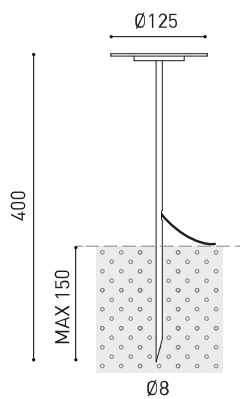

DIMENSIONS

ACCESSORIES

DRIVER OPTIONS

CONNECTOR IP67

PRODUCT

Name	YORU SPIKE 24V 3000K 40CM OX
Reference	A47510010X
Color	Textured oxidon
Category	OUTDOOR

LIGHT SOURCE

Type	LED
Gross luminous flux	410 lm
Colour temperature	3000 K
Chromatic stability	MacAdam Step 2
Colour Rendering Index	CRI>90
Power	3 W
Efficacy	137 lm/W
LED lifespan	L80B10 >60.000h

LIGHTING FIXTURE | PHOTOMETRIC DATA

Lighting efficiency	84%
Light beam angle	100°

LIGHTING FIXTURE | ELECTRICAL DATA

Driver	Excluded
Dimming	Please Consult
Electrical insulation class	III

OTHER DATA

Sealing	IP65
Outdoor Use	Yes
Weight	250 g
Packaged weight	527 g
Packaging dimensions	552 x 147 x 147 mm
Units per package	1
Materials	Stainless Steel (AISI 304) / Aluminium / Polycarbonate

POLAR DIAGRAM

CONICAL DIAGRAM

			P	V	D (A x B x C)
24V Power Supply	ON/OFF	0434-01-37	60W	24V	180 x 52 x 30mm
		0433-10-22	100W	24V	295 x 43 x 30mm

220 V~
240 V~

MUST BE PLACED ON REMOTE

			P	V	D (A x B x C)
24V Dimmer		0433-01-32	DALI/PUSH	24V	181 x 42 x 20mm
		0433-01-35	CASAMBI	24V	72,6 x 30 x 18mm
		0434-01-64	WIFI	24V	105 x 44 x 23mm

24V

MUST BE PLACED ON REMOTE

DROP VOLTAGE TABLE

POWER (W)	CABLE SECTION (mm ²)	CABLE LENGTH (m)			
		<25	<50	<75	<100
60	0,75	✓	✓	✗	✗
	1,5	✓	✓	✓	✓
100	0,75	✓	✗	✗	✗
	1,5	✓	✓	✓	✗

IP67 CONNECTOR

ARKOSLIGHT®

OPTIONAL ACCESSORY