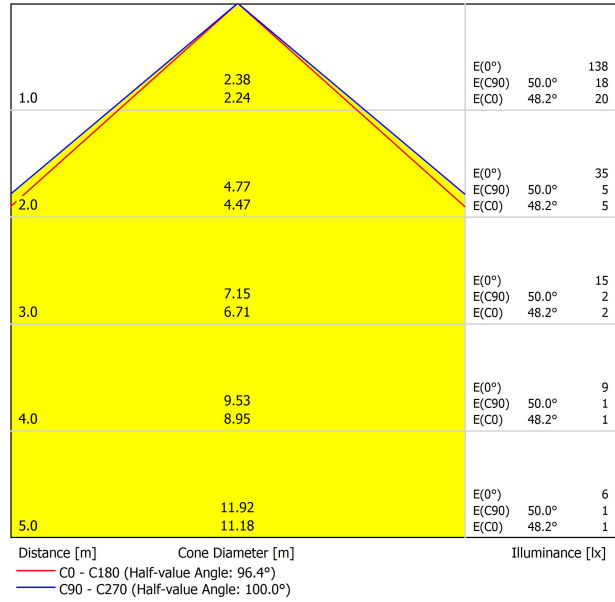

CONICAL DIAGRAM