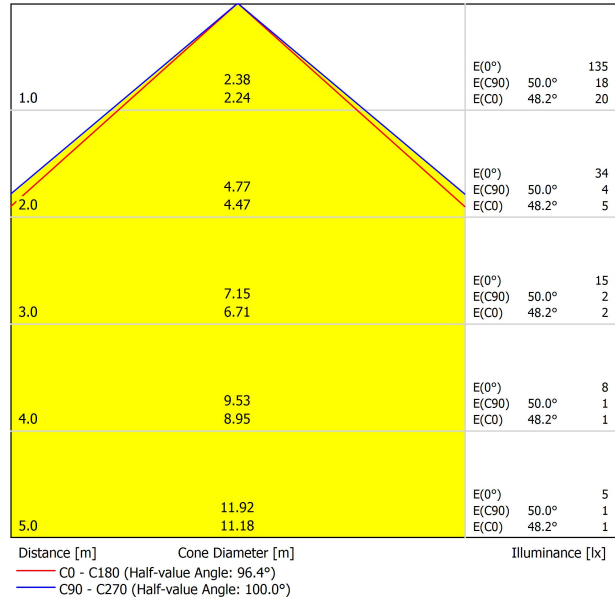

CONICAL DIAGRAM