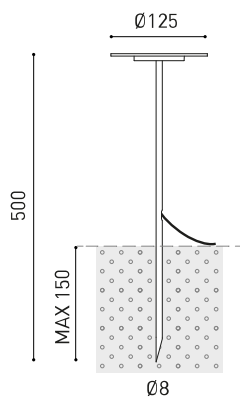

DIMENSIONS

ACCESSORIES

DRIVER OPTIONS

CONNECTOR IP67

Name	YORU SPIKE 24V 2700K 50CM NT
Reference	A4752000NT
Color	Textured black
RAL	9005
Category	OUTDOOR

PRODUCT

Type	LED
Gross luminous flux	400 lm
Colour temperature	2700 K
Chromatic stability	MacAdam Step 2
Colour Rendering Index	CRI > 90
Power	3 W
Efficacy	133 lm/W
LED lifespan	L80B10 > 60.000h

LIGHT SOURCE

Lighting efficiency	84%
Light beam angle	100°

LIGHTING FIXTURE | PHOTOMETRIC DATA

Driver	Excluded
Dimming	Please Consult
Electrical insulation class	⚡

LIGHTING FIXTURE | ELECTRICAL DATA

Sealing	IP65
Outdoor Use	Yes
Weight	280 g
Packaged weight	557 g
Packaging dimensions	552 x 147 x 147 mm
Units per package	1
Materials	Stainless Steel (AISI 304) / Aluminium / Polycarbonate

POLAR DIAGRAM

CONICAL DIAGRAM

			P	V	D (A x B x C)
24V Power Supply	ON/OFF	0434-01-37	60W	24V	180 x 52 x 30mm
		0433-10-22	100W	24V	295 x 43 x 30mm

220 V~
240

MUST BE PLACED ON REMOTE

			P	V	D (A x B x C)
24V Dimmer		0433-01-32	DALI/PUSH	24V	181 x 42 x 20mm
		0433-01-35	CASAMBI	24V	72,6 x 30 x 18mm
		0434-01-64	WIFI	24V	105 x 44 x 23mm

24V

MUST BE PLACED ON REMOTE

DROP VOLTAGE TABLE

POWER (W)	CABLE SECTION (mm ²)	CABLE LENGTH (m)			
		<25	<50	<75	<100
60	0,75	✓	✓	✗	✗
	1,5	✓	✓	✓	✓
100	0,75	✓	✗	✗	✗
	1,5	✓	✓	✓	✗

IP67 CONNECTOR

ARKOSLIGHT®

OPTIONAL ACCESSORY