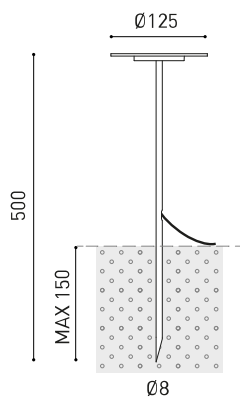

DIMENSIONS

ACCESSORIES

DRIVER OPTIONS

CONNECTOR IP67

PRODUCT

Name	YORU SPIKE 24V 2700K 50CM OX
Reference	A47520000X
Color	Textured oxidon
Category	OUTDOOR

LIGHT SOURCE

Type	LED
Gross luminous flux	400 lm
Colour temperature	2700 K
Chromatic stability	MacAdam Step 2
Colour Rendering Index	CRI>90
Power	3 W
Efficacy	133 lm/W
LED lifespan	L80B10 >60.000h

LIGHTING FIXTURE | PHOTOMETRIC DATA

Lighting efficiency	84%
Light beam angle	100°

LIGHTING FIXTURE | ELECTRICAL DATA

Driver	Excluded
Dimming	Please Consult
Electrical insulation class	III

OTHER DATA

Sealing	IP65
Outdoor Use	Yes
Weight	280 g
Packaged weight	557 g
Packaging dimensions	552 x 147 x 147 mm
Units per package	1
Materials	Stainless Steel (AISI 304) / Aluminium / Polycarbonate

POLAR DIAGRAM

CONICAL DIAGRAM

			P	V	D (A x B x C)
24V Power Supply	ON/OFF	0434-01-37	60W	24V	180 x 52 x 30mm
		0433-10-22	100W	24V	295 x 43 x 30mm

220 V~
240

MUST BE PLACED ON REMOTE

			P	V	D (A x B x C)
24V Dimmer		0433-01-32	DALI/PUSH	24V	181 x 42 x 20mm
		0433-01-35	CASAMBI	24V	72,6 x 30 x 18mm
		0434-01-64	WIFI	24V	105 x 44 x 23mm

24V

MUST BE PLACED ON REMOTE

DROP VOLTAGE TABLE

POWER (W)	CABLE SECTION (mm ²)	CABLE LENGTH (m)			
		<25	<50	<75	<100
60	0,75	✓	✓	✗	✗
	1,5	✓	✓	✓	✓
100	0,75	✓	✗	✗	✗
	1,5	✓	✓	✓	✗

IP67 CONNECTOR

ARKOSLIGHT®

OPTIONAL ACCESSORY