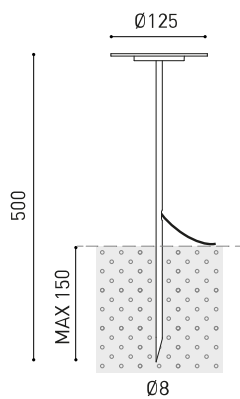

DIMENSIONS

ACCESSORIES

DRIVER OPTIONS

CONNECTOR IP67

Name	YORU SPIKE 24V 2700K 50CM OX
Reference	A47520000X
Color	Textured oxidon
Category	OUTDOOR

PRODUCT

Type	LED
Gross luminous flux	400 lm
Colour temperature	2700 K
Chromatic stability	MacAdam Step 2
Colour Rendering Index	CRI>90
Power	3 W
Efficacy	133 lm/W
LED lifespan	L80B10 >60.000h

LIGHT SOURCE

Lighting efficiency	84%
Light beam angle	100°

LIGHTING FIXTURE | PHOTOMETRIC DATA

Driver	Excluded
Dimming	Please Consult
Electrical insulation class	III

LIGHTING FIXTURE | ELECTRICAL DATA

Sealing	IP65
Outdoor Use	Yes
Weight	280 g
Packaged weight	557 g
Packaging dimensions	552 x 147 x 147 mm
Units per package	1
Materials	Stainless Steel (AISI 304) / Aluminium / Polycarbonate

POLAR DIAGRAM

CONICAL DIAGRAM

			P	V	D (A x B x C)
24V Power Supply	ON/OFF	0434-01-37	60W	24V	180 x 52 x 30mm
		0433-10-22	100W	24V	295 x 43 x 30mm

220 V~
240

MUST BE PLACED ON REMOTE

			P	V	D (A x B x C)
24V Dimmer		0433-01-32	DALI/PUSH	24V	181 x 42 x 20mm
		0433-01-35	CASAMBI	24V	72,6 x 30 x 18mm
		0434-01-64	WIFI	24V	105 x 44 x 23mm

24V

MUST BE PLACED ON REMOTE

DROP VOLTAGE TABLE

POWER (W)	CABLE SECTION (mm ²)	CABLE LENGTH (m)			
		<25	<50	<75	<100
60	0,75	✓	✓	✗	✗
	1,5	✓	✓	✓	✓
100	0,75	✓	✗	✗	✗
	1,5	✓	✓	✓	✗

IP67 CONNECTOR

ARKOSLIGHT®

OPTIONAL ACCESSORY