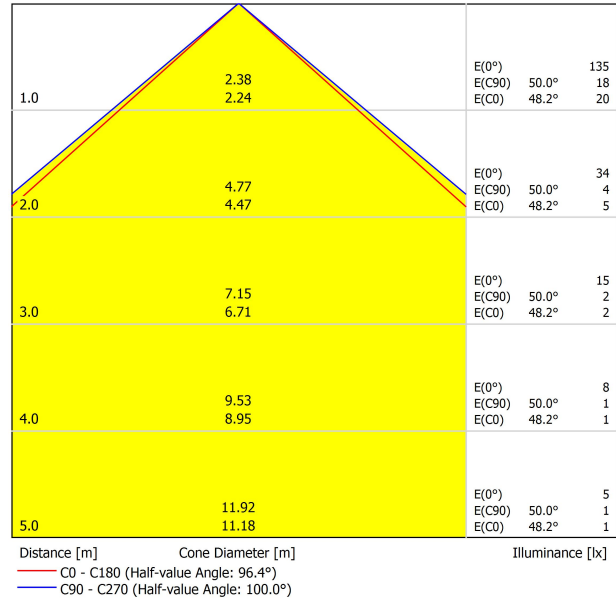

CONICAL DIAGRAM